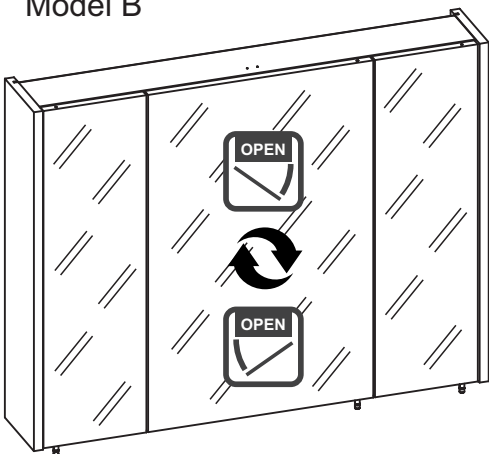

Model A

Model B

STECKDOSE / PLUG : 230V~50Hz
 Max. 220V
 Max. 10A
 Max. 2200W

LIGHTING
 Model C1

Model C

STECKDOSE / PLUG : 230V~50Hz
 Max. 220V
 Max. 10A
 Max. 2200W

LIGHTING
 Model C2

01.

Model C

Model C

Model B, C

02.

Model C

LIGHTING
Model C1

x1

UP 3,5x16
x2