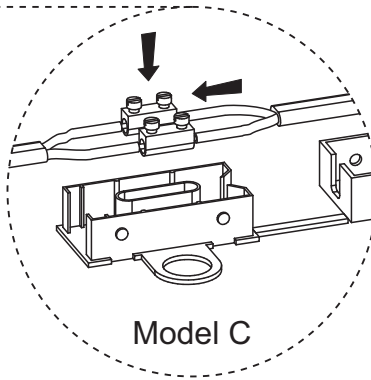

Model A

Model B

STECKDOSE / PLUG : 230V~50Hz
 Max. 220V
 Max. 10A
 Max. 2200W

LIGHTING
 Model C1

Model C

STECKDOSE / PLUG : 230V~50Hz
 Max. 220V
 Max. 10A
 Max. 2200W

LIGHTING
 Model C2

01.

Model C

Model C

Model B, C

02.

Model C

LIGHTING
Model C1

x1

UP 3,5x16
x2

UP 3,5x10
x2

UP 3,5x10

UP 3,5x16

LIGHTING
Model C2

UP 3,5x16
x2

03.

04.

05.