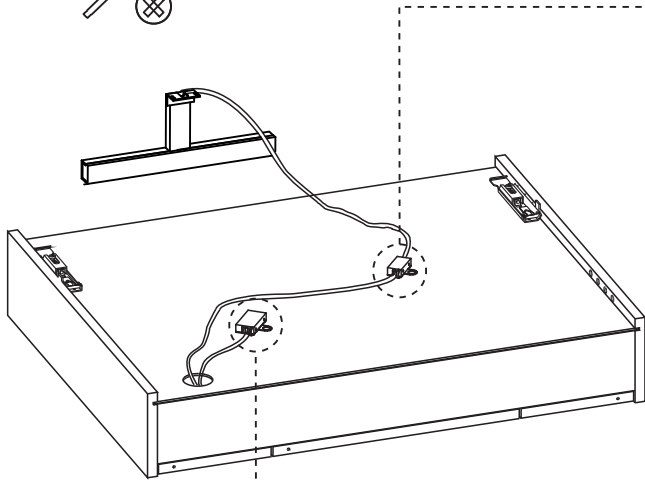

Model A

Model B

STECKDOSE / PLUG : 230V~50Hz
 Max. 220V
 Max. 10A
 Max. 2200W

LIGHTING
 Model C1

Model C

STECKDOSE / PLUG : 230V~50Hz
 Max. 220V
 Max. 10A
 Max. 2200W

LIGHTING
 Model C2

01.

Model C

Model C

Model B, C

02.

Model C

LIGHTING
Model C1

x1

UP 3,5x16
x2