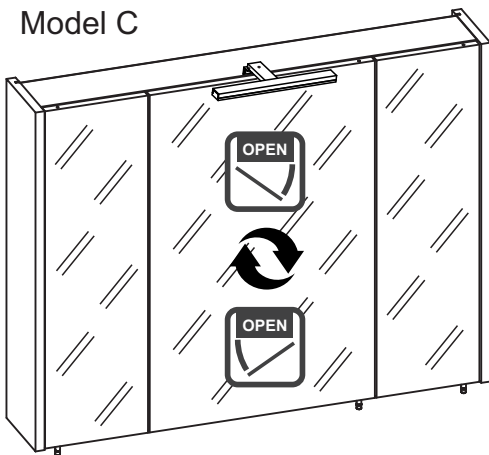

Model A

Model B

STECKDOSE / PLUG : 230V~50Hz
 Max. 220V
 Max. 10A
 Max. 2200W

LIGHTING
 Model C1

Model C

STECKDOSE / PLUG : 230V~50Hz
 Max. 220V
 Max. 10A
 Max. 2200W

LIGHTING
 Model C2

01.

Model C

Model C

Model B, C

02.

Model C

LIGHTING
Model C1

x1

UP 3,5x16
x2