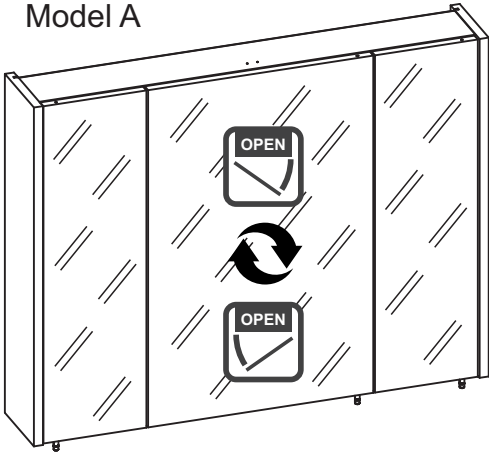

Model A

Model B

STECKDOSE / PLUG : 230V~50Hz
 Max. 220V
 Max. 10A
 Max. 2200W

LIGHTING
 Model C1

Model C

STECKDOSE / PLUG : 230V~50Hz
 Max. 220V
 Max. 10A
 Max. 2200W

LIGHTING
 Model C2

01.

Model C

Model C

Model B, C

02.

Model C

LIGHTING
Model C1

x1

UP 3,5x16
x2