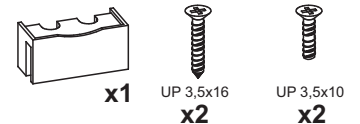

Model A

Model B

STECKDOSE / PLUG : 230V~50Hz
 Max. 220V
 Max. 10A
 Max. 2200W

LIGHTING
 Model C1

Model C

STECKDOSE / PLUG : 230V~50Hz
 Max. 220V
 Max. 10A
 Max. 2200W

LIGHTING
 Model C2

01.

Model C

Model C

Model B, C

02.

Model C

LIGHTING
Model C1

x1

UP 3,5x16
x2