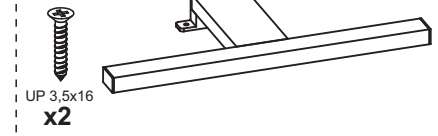

Model A

Model B

STECKDOSE / PLUG : 230V~50Hz
 Max. 220V
 Max. 10A
 Max. 2200W

LIGHTING
 Model C1

Model C

STECKDOSE / PLUG : 230V~50Hz
 Max. 220V
 Max. 10A
 Max. 2200W

LIGHTING
 Model C2

01.

Model C

Model C

Model B, C

02.

Model C

LIGHTING
Model C1

x1

UP 3,5x16
x2

UP 3,5x10
x2

UP 3,5x10

UP 3,5x16

LIGHTING
Model C2

UP 3,5x16
x2

03.

04.

05.