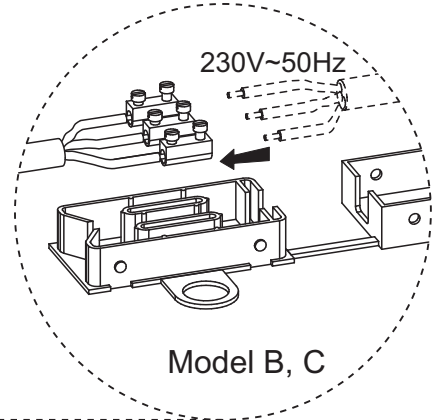

Model A

Model B

STECKDOSE / PLUG : 230V~50Hz
 Max. 220V
 Max. 10A
 Max. 2200W

LIGHTING
 Model C1

Model C

STECKDOSE / PLUG : 230V~50Hz
 Max. 220V
 Max. 10A
 Max. 2200W

LIGHTING
 Model C2

01.

Model C

Model C

Model B, C

02.

Model C

LIGHTING
Model C1

x1

UP 3,5x16
x2