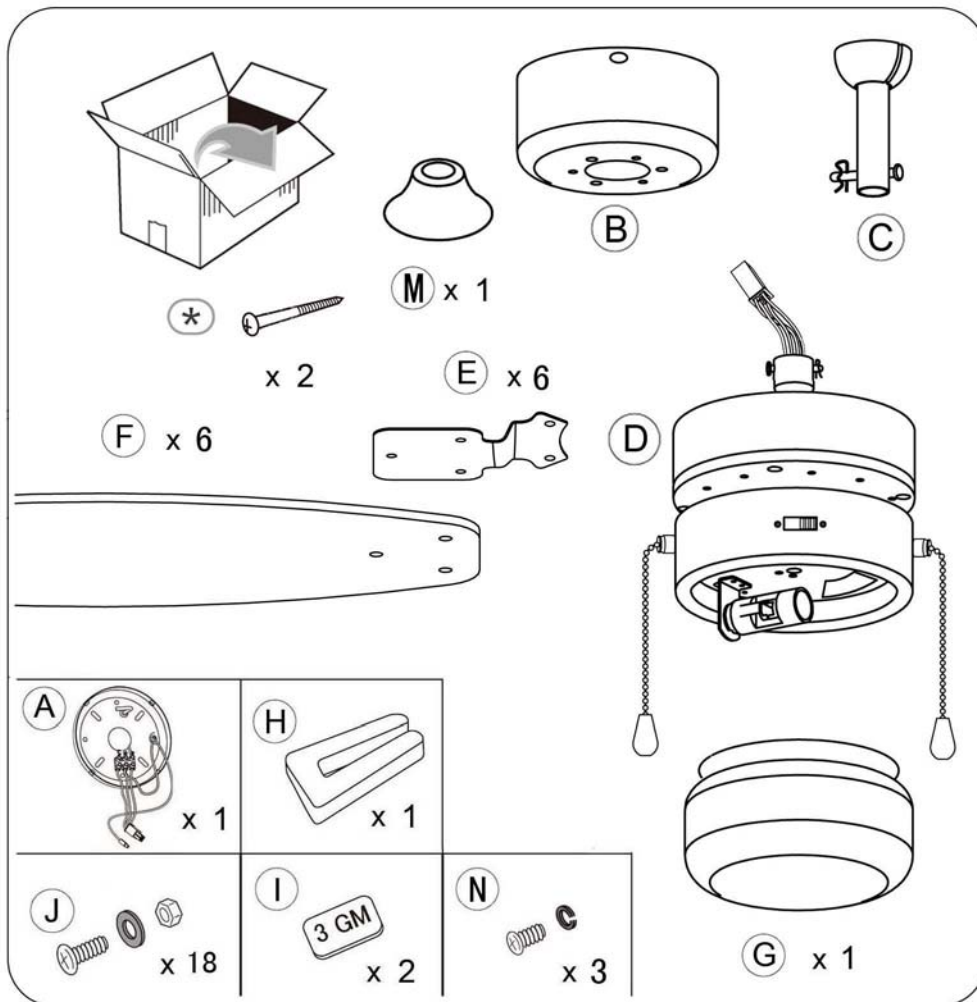

ITEM NO.: T30  
BAHAG NO.: 20433853

Made For:  
BAHAG AG  
Gutenbergstr. 21  
68167 Mannheim  
Germany

230V~50Hz

Motor: 50W

 1x max. 60W E14 excl.

DATE CODE: FEBRUARY 2013

1

2