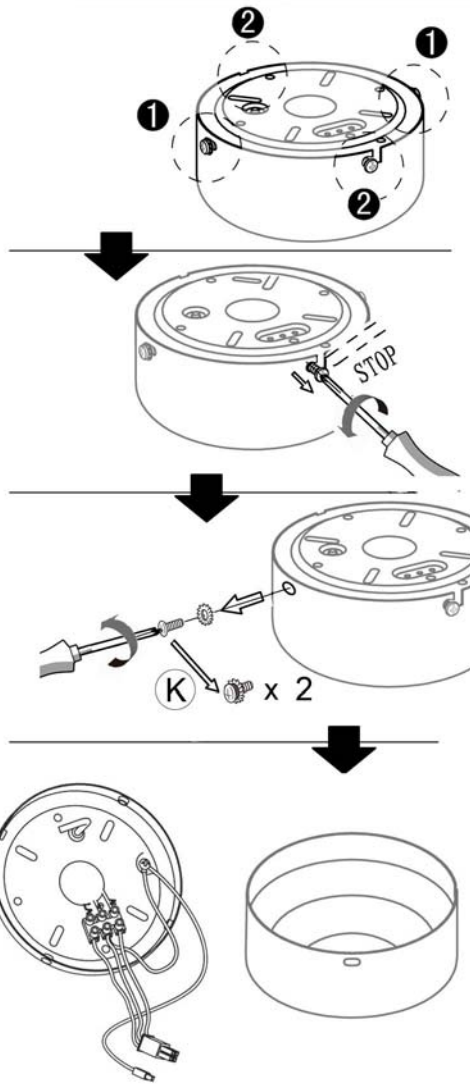

ITEM NO.: T30  
BAHAG NO.: 20433853

Made For:  
BAHAG AG  
Gutenbergstr. 21  
68167 Mannheim  
Germany

230V~50Hz

Motor: 50W

 1x max. 60W E14 excl.

DATE CODE: FEBRUARY 2013

1

2