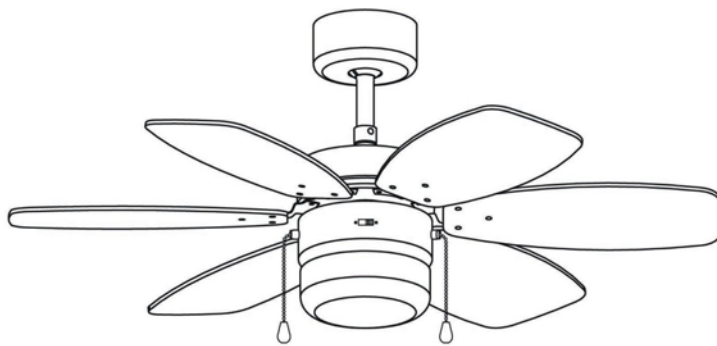

ITEM NO.: T30  
BAHAG NO.: 20433853

Made For:  
BAHAG AG  
Gutenbergstr. 21  
68167 Mannheim  
Germany

230V~50Hz

Motor: 50W

 1x max. 60W E14 excl.

DATE CODE: FEBRUARY 2013

1

2

4 -1

5 -1

6 -1

3

7-1

8-1

9-1

10-1