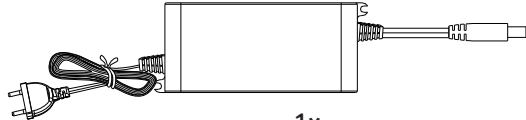

Only for LED Constant Voltage 12V DC

70200

~~LED Constant Current (350mA, 700mA..)
LED 12V~AC 50Hz~~

1x

1x