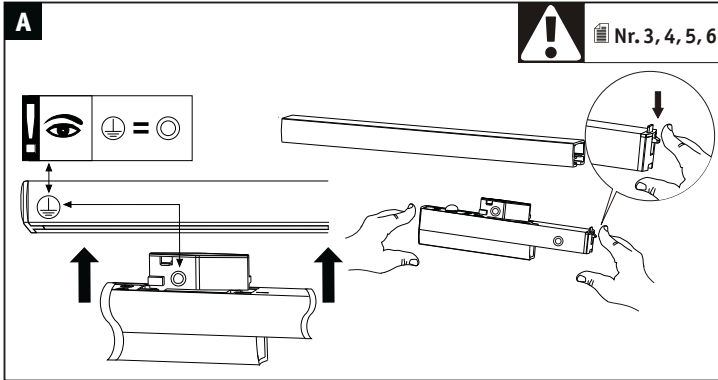

Paulmann

Safety Instructions

1, 2, 3, 4, 5, 6, 7, 8, 11, 12, 15, 16,
19, 20, 22, 23, 24, 26, 28, 33, 34

Info

www.paulmann.com

Paulmann Licht GmbH
Quezinger Feld 2
31832 Springe
Germany

www.paulmann.com

Art.-Nr.: 954.75
954.76

(+MA326) PSU 05/17

1x