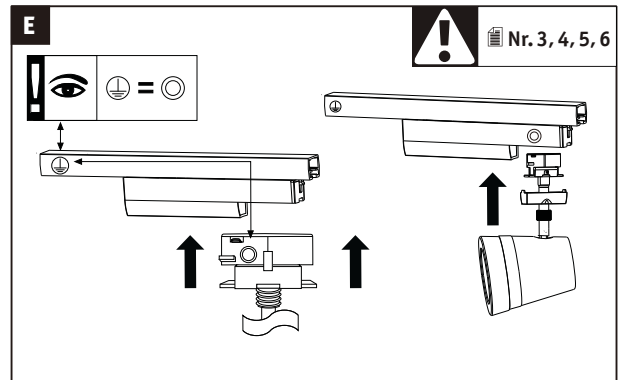

Paulmann

Safety Instructions

1, 2, 3, 4, 5, 6, 7, 8, 11, 12, 15, 16,
19, 20, 22, 23, 24, 26, 28, 33, 34

Info

www.paulmann.com

Paulmann Licht GmbH
Quezinger Feld 2
31832 Springe
Germany

www.paulmann.com

Art.-Nr.: 954.75
954.76

(+MA326) PSU 05/17

1x