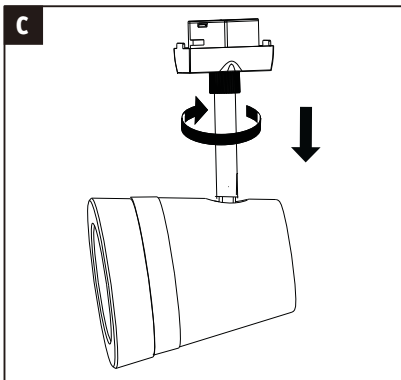

Paulmann

Safety Instructions

1, 2, 3, 4, 5, 6, 7, 8, 11, 12, 15, 16,
19, 20, 22, 23, 24, 26, 28, 33, 34

Info

www.paulmann.com

Paulmann Licht GmbH
Quezinger Feld 2
31832 Springe
Germany

www.paulmann.com

Art.-Nr.: 954.75
954.76

(+MA326) PSU 05/17

1x