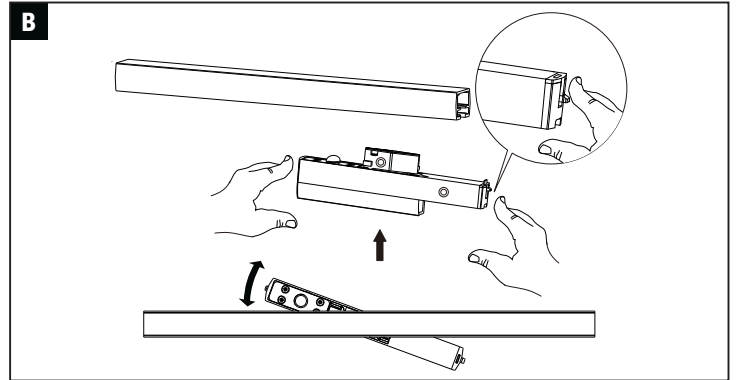

Paulmann

Safety Instructions

1, 2, 3, 4, 5, 6, 7, 8, 11, 12, 15, 16,
19, 20, 22, 23, 24, 26, 28, 33, 34

Info

www.paulmann.com

Paulmann Licht GmbH
Quezinger Feld 2
31832 Springe
Germany

www.paulmann.com

Art.-Nr.: 954.75
954.76

(+MA326) PSU 05/17

1x