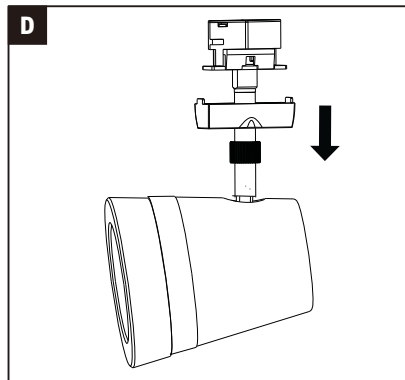

Paulmann

Safety Instructions

1, 2, 3, 4, 5, 6, 7, 8, 11, 12, 15, 16,
19, 20, 22, 23, 24, 26, 28, 33, 34

Info

www.paulmann.com

Paulmann Licht GmbH
Quezinger Feld 2
31832 Springe
Germany

www.paulmann.com

Art.-Nr.: 954.75
954.76

(+MA326) PSU 05/17

1x