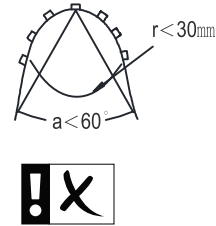

Paulmann

Safety Instructions

14, 17, 18

Info

www.paulmann.com

Paulmann Licht GmbH
Quezinger Feld 2
31832 Springe
Germany

www.paulmann.com

Art.-Nr.: 500.80
500.81

(+MA 326)PPN 08/17

A

B

C

D

or

Remote Control