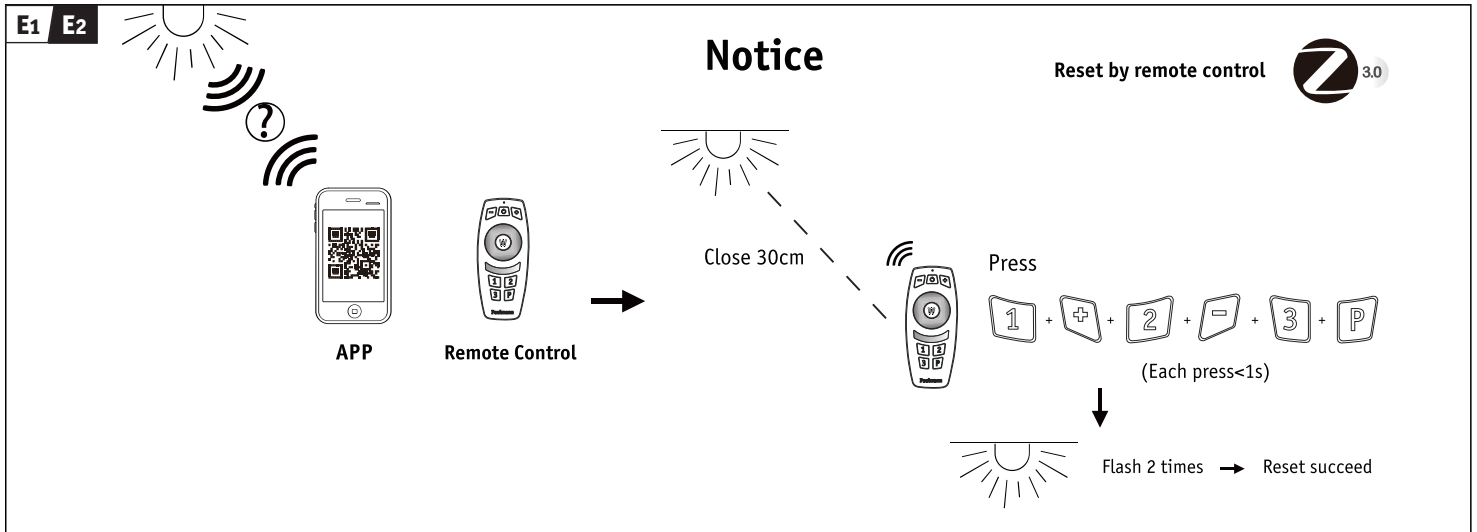

(+MA 326)PPN 08/17

A

B

C

D

or

Remote Control

<p>F</p> <p>FREE App</p> <p>Download App for extended functions https://www.paulmann.com/zb</p>	<p>Not incl. Smart Device</p> <p>.ipad .iphone 4s Higher .Android 4.4 Higher</p>	<p>Not incl. Gateway</p> <p>Paulmann Art.-Nr:500.66 Art.-Nr:500.88</p>	<p>Not incl. Remote Control</p> <p>Paulmann Art.-Nr.500.67</p>
---	---	---	---