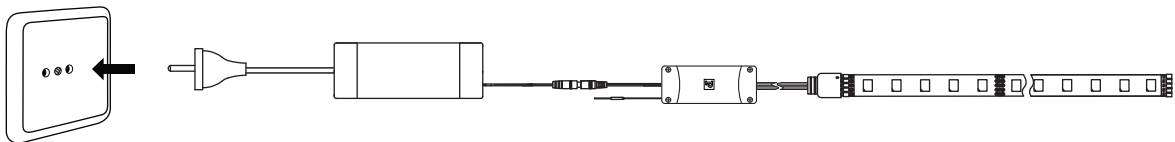

(+MA 326)PPN 08/17

A

B

C

D

or

Remote Control

<p>F</p> <p>FREE App</p> <p>Download App for extended functions https://www.paulmann.com/zb</p>	<p>Not incl. Smart Device</p> <p>.ipad .iphone 4s Higher .Android 4.4 Higher</p>	<p>Not incl. Gateway</p> <p>Paulmann Art.-Nr:500.66 Art.-Nr:500.88</p>	<p>Not incl. Remote Control</p> <p>Paulmann Art.-Nr.500.67</p>
---	---	---	---