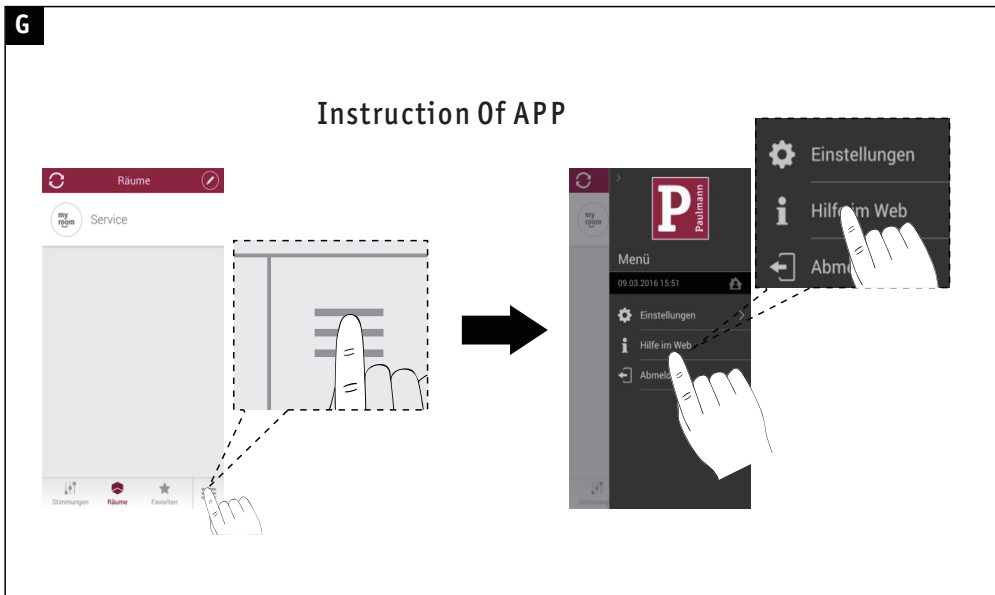

(+MA 326)PPN 08/17

A

B

C

D

or

Remote Control

<p>F</p> <p>FREE App</p> <p>Download App for extended functions https://www.paulmann.com/zb</p>	<p>Not incl. Smart Device</p> <p>.ipad .iphone 4s Higher .Android 4.4 Higher</p>	<p>Not incl. Gateway</p> <p>Paulmann Art.-Nr:500.66 Art.-Nr:500.88</p>	<p>Not incl. Remote Control</p> <p>Paulmann Art.-Nr.500.67</p>
---	---	---	---