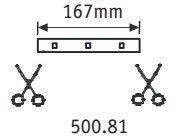

Paulmann

Safety Instructions

14, 17, 18

Info

www.paulmann.com

Paulmann Licht GmbH
Quezinger Feld 2
31832 Springe
Germany

www.paulmann.com

Art.-Nr.: 500.80
500.81

(+MA 326)PPN 08/17

A

B

C

D

or

Remote Control