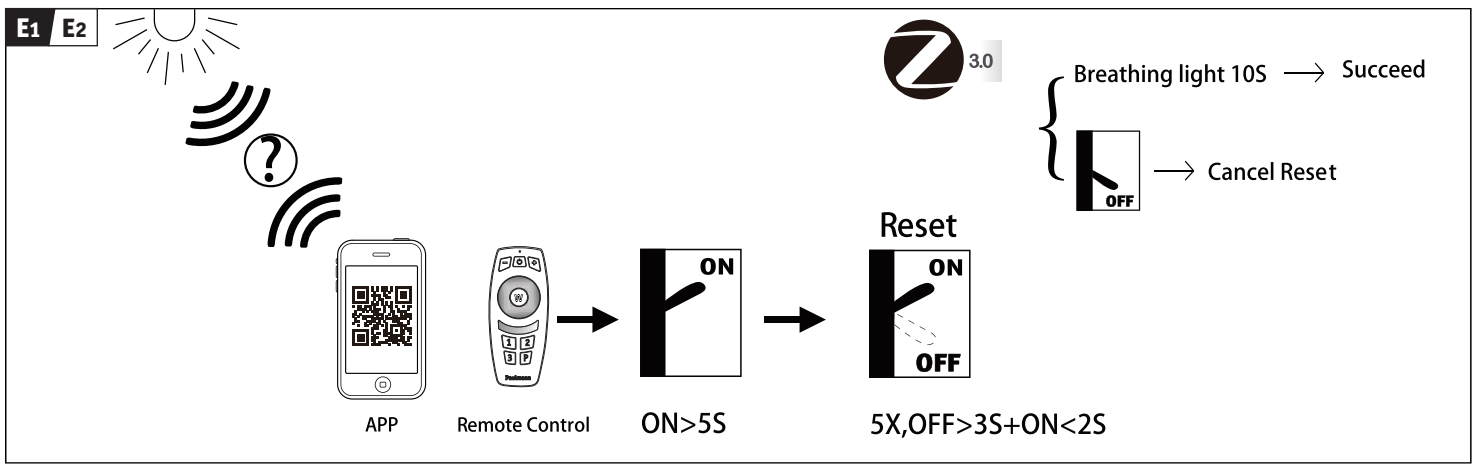

(+MA 326)PPN 08/17

A

B

C

D

or

Remote Control

<p>F</p> <p>FREE App</p> <p>Download App for extended functions https://www.paulmann.com/zb</p>	<p>Not incl. Smart Device</p> <p>.ipad .iphone 4s Higher .Android 4.4 Higher</p>	<p>Not incl. Gateway</p> <p>Paulmann Art.-Nr:500.66 Art.-Nr:500.88</p>	<p>Not incl. Remote Control</p> <p>Paulmann Art.-Nr.500.67</p>
---	---	---	---