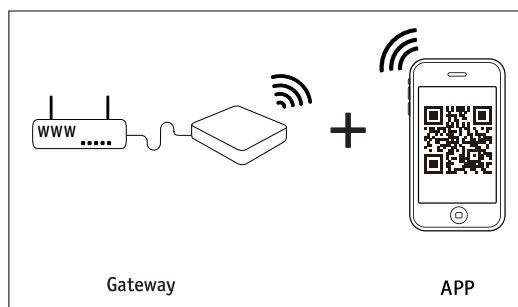

(+MA 326)PPN 08/17

A

B

C

D

or

Remote Control

<p>F</p> <p>FREE App</p> <p>Download App for extended functions https://www.paulmann.com/zb</p>	<p>Not incl. Smart Device</p> <p>.ipad .iphone 4s Higher .Android 4.4 Higher</p>	<p>Not incl. Gateway</p> <p>Paulmann Art.-Nr:500.66 Art.-Nr:500.88</p>	<p>Not incl. Remote Control</p> <p>Paulmann Art.-Nr.500.67</p>
---	---	---	---