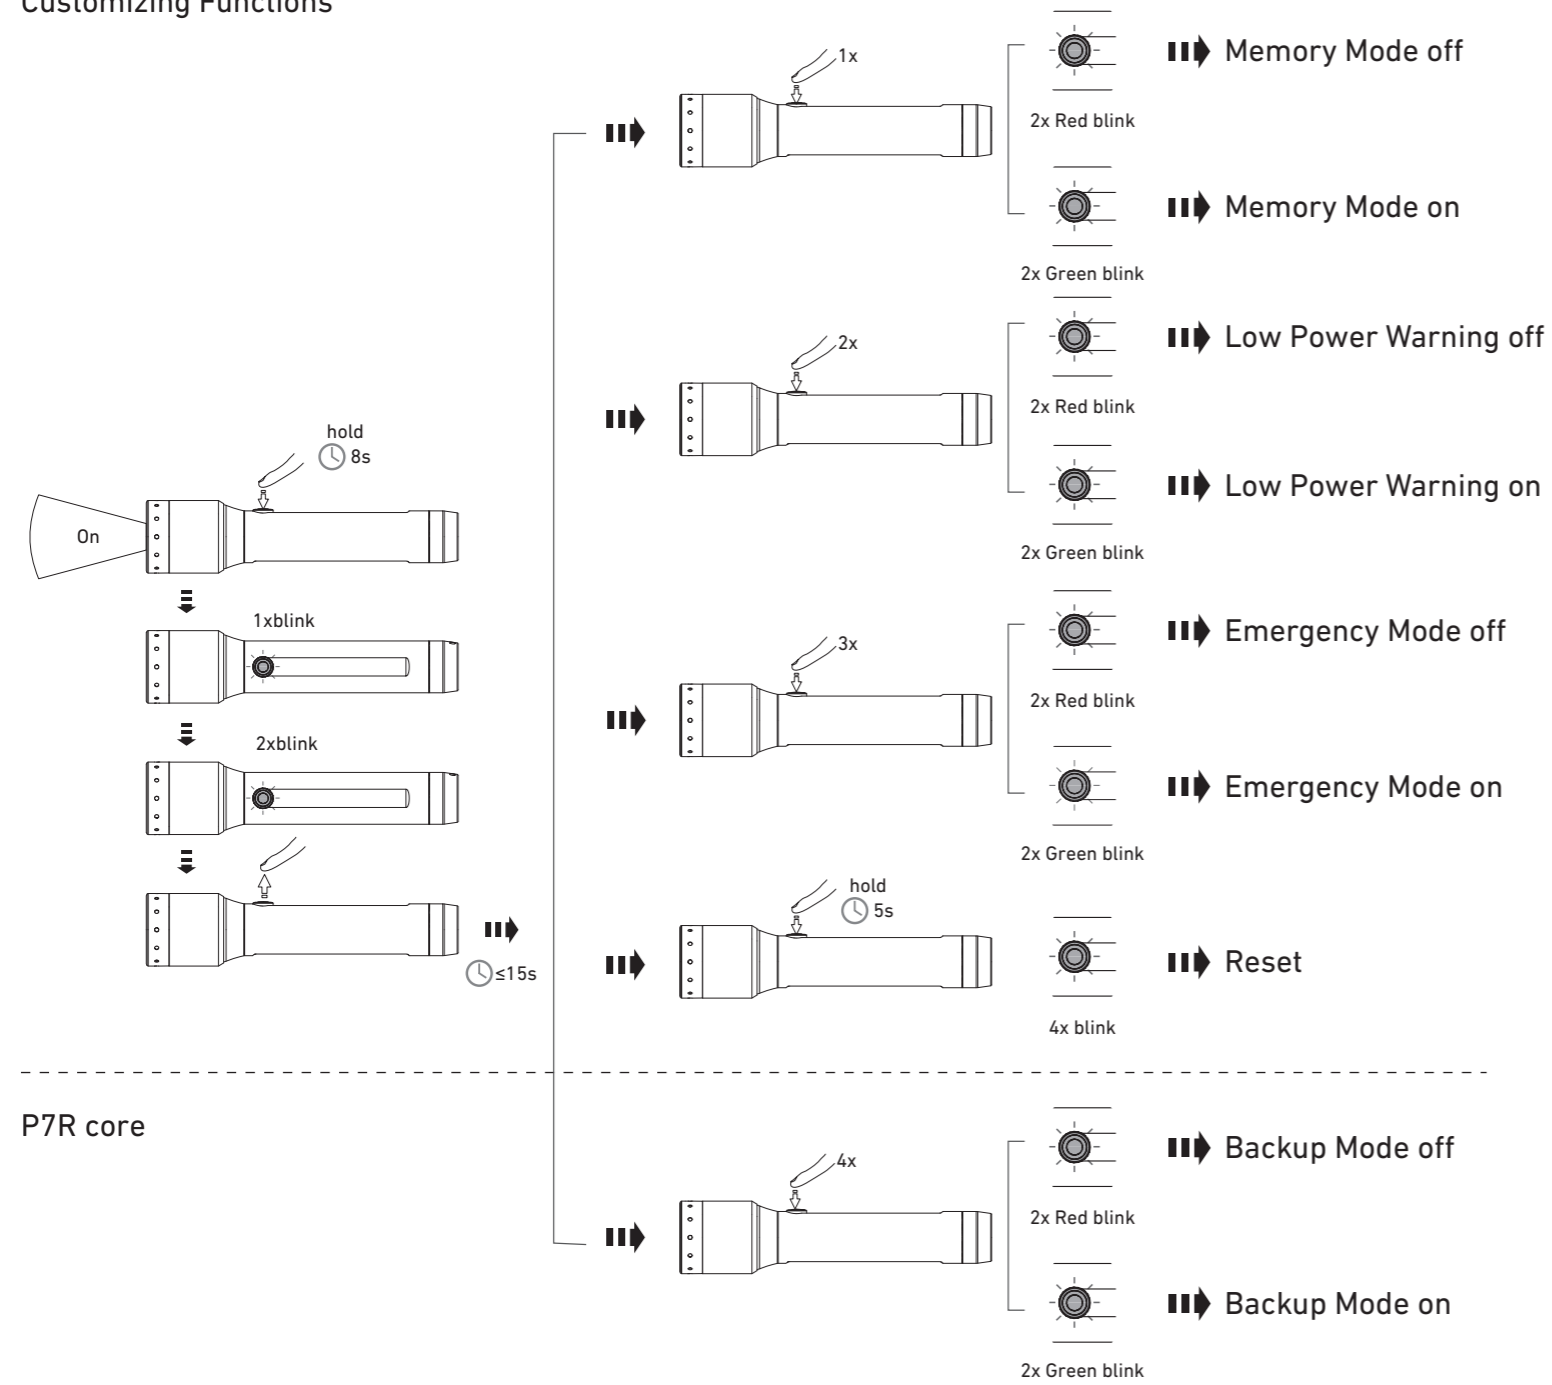

Customizing Functions