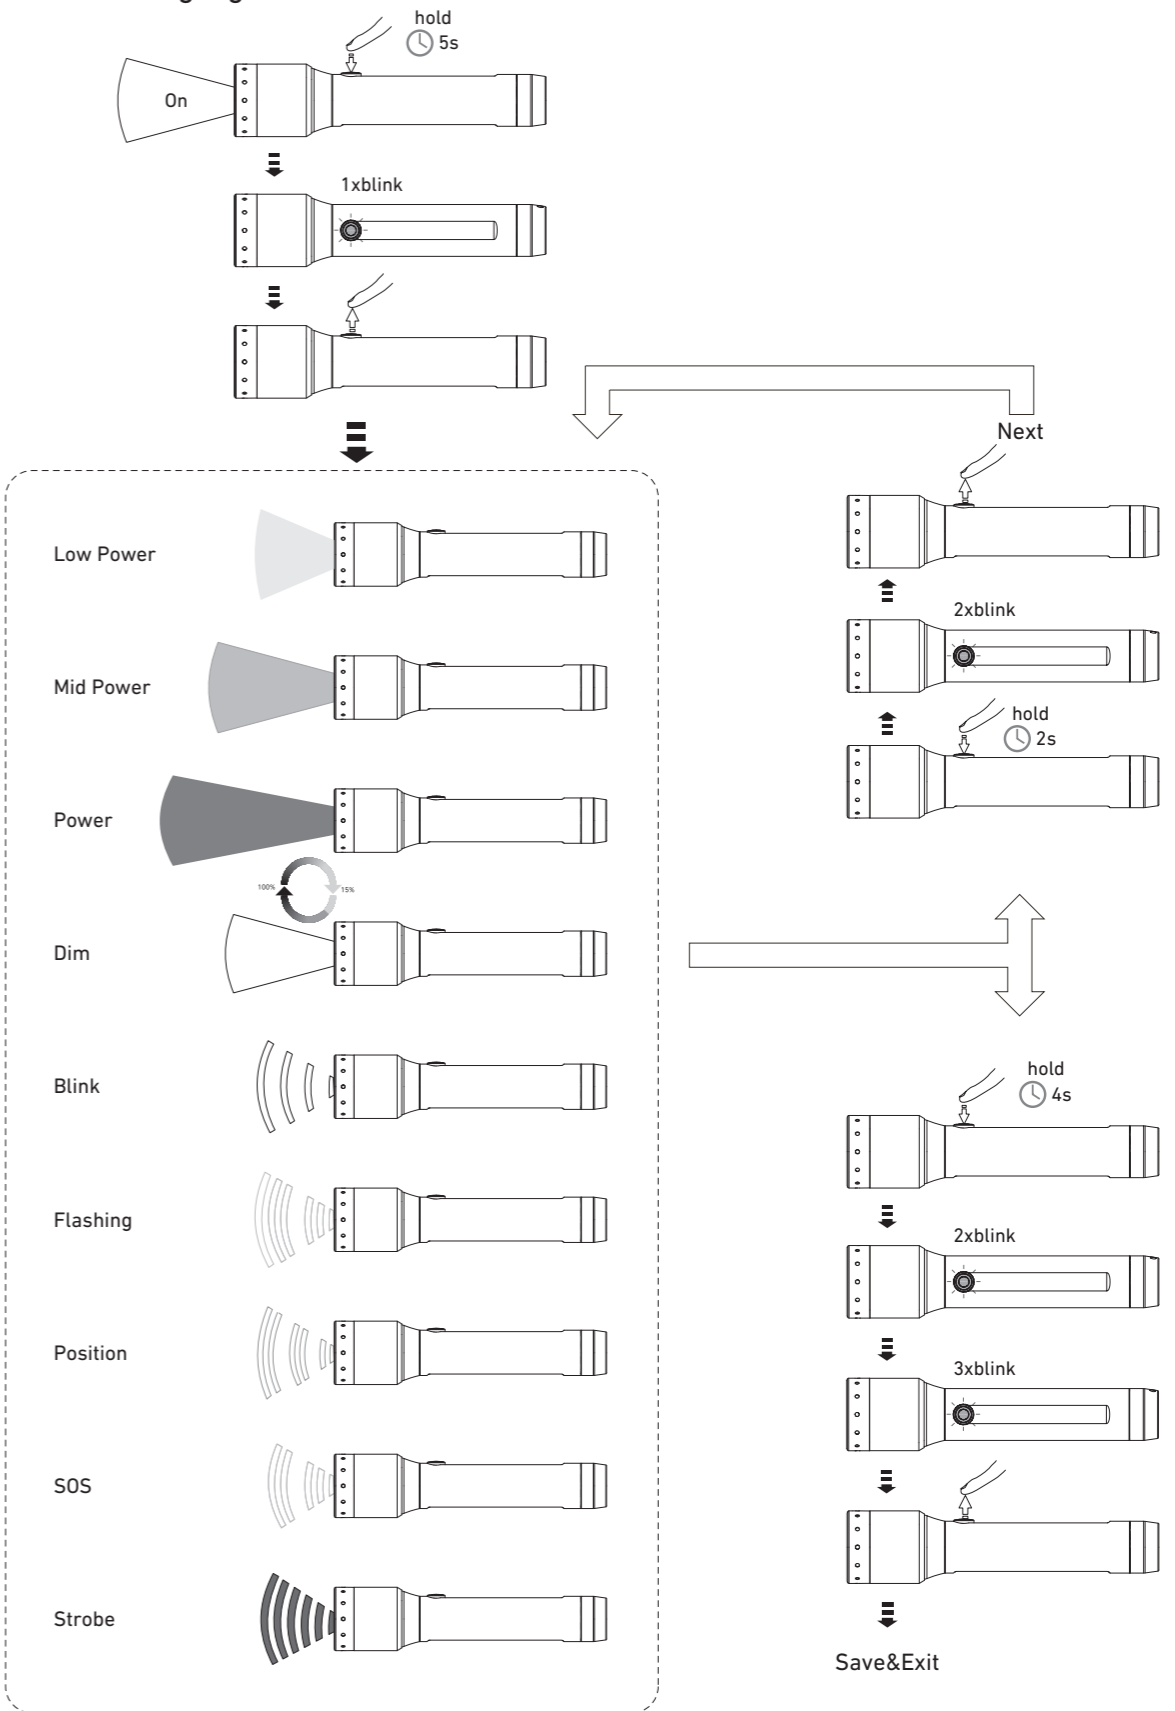

Customizing Light Modes