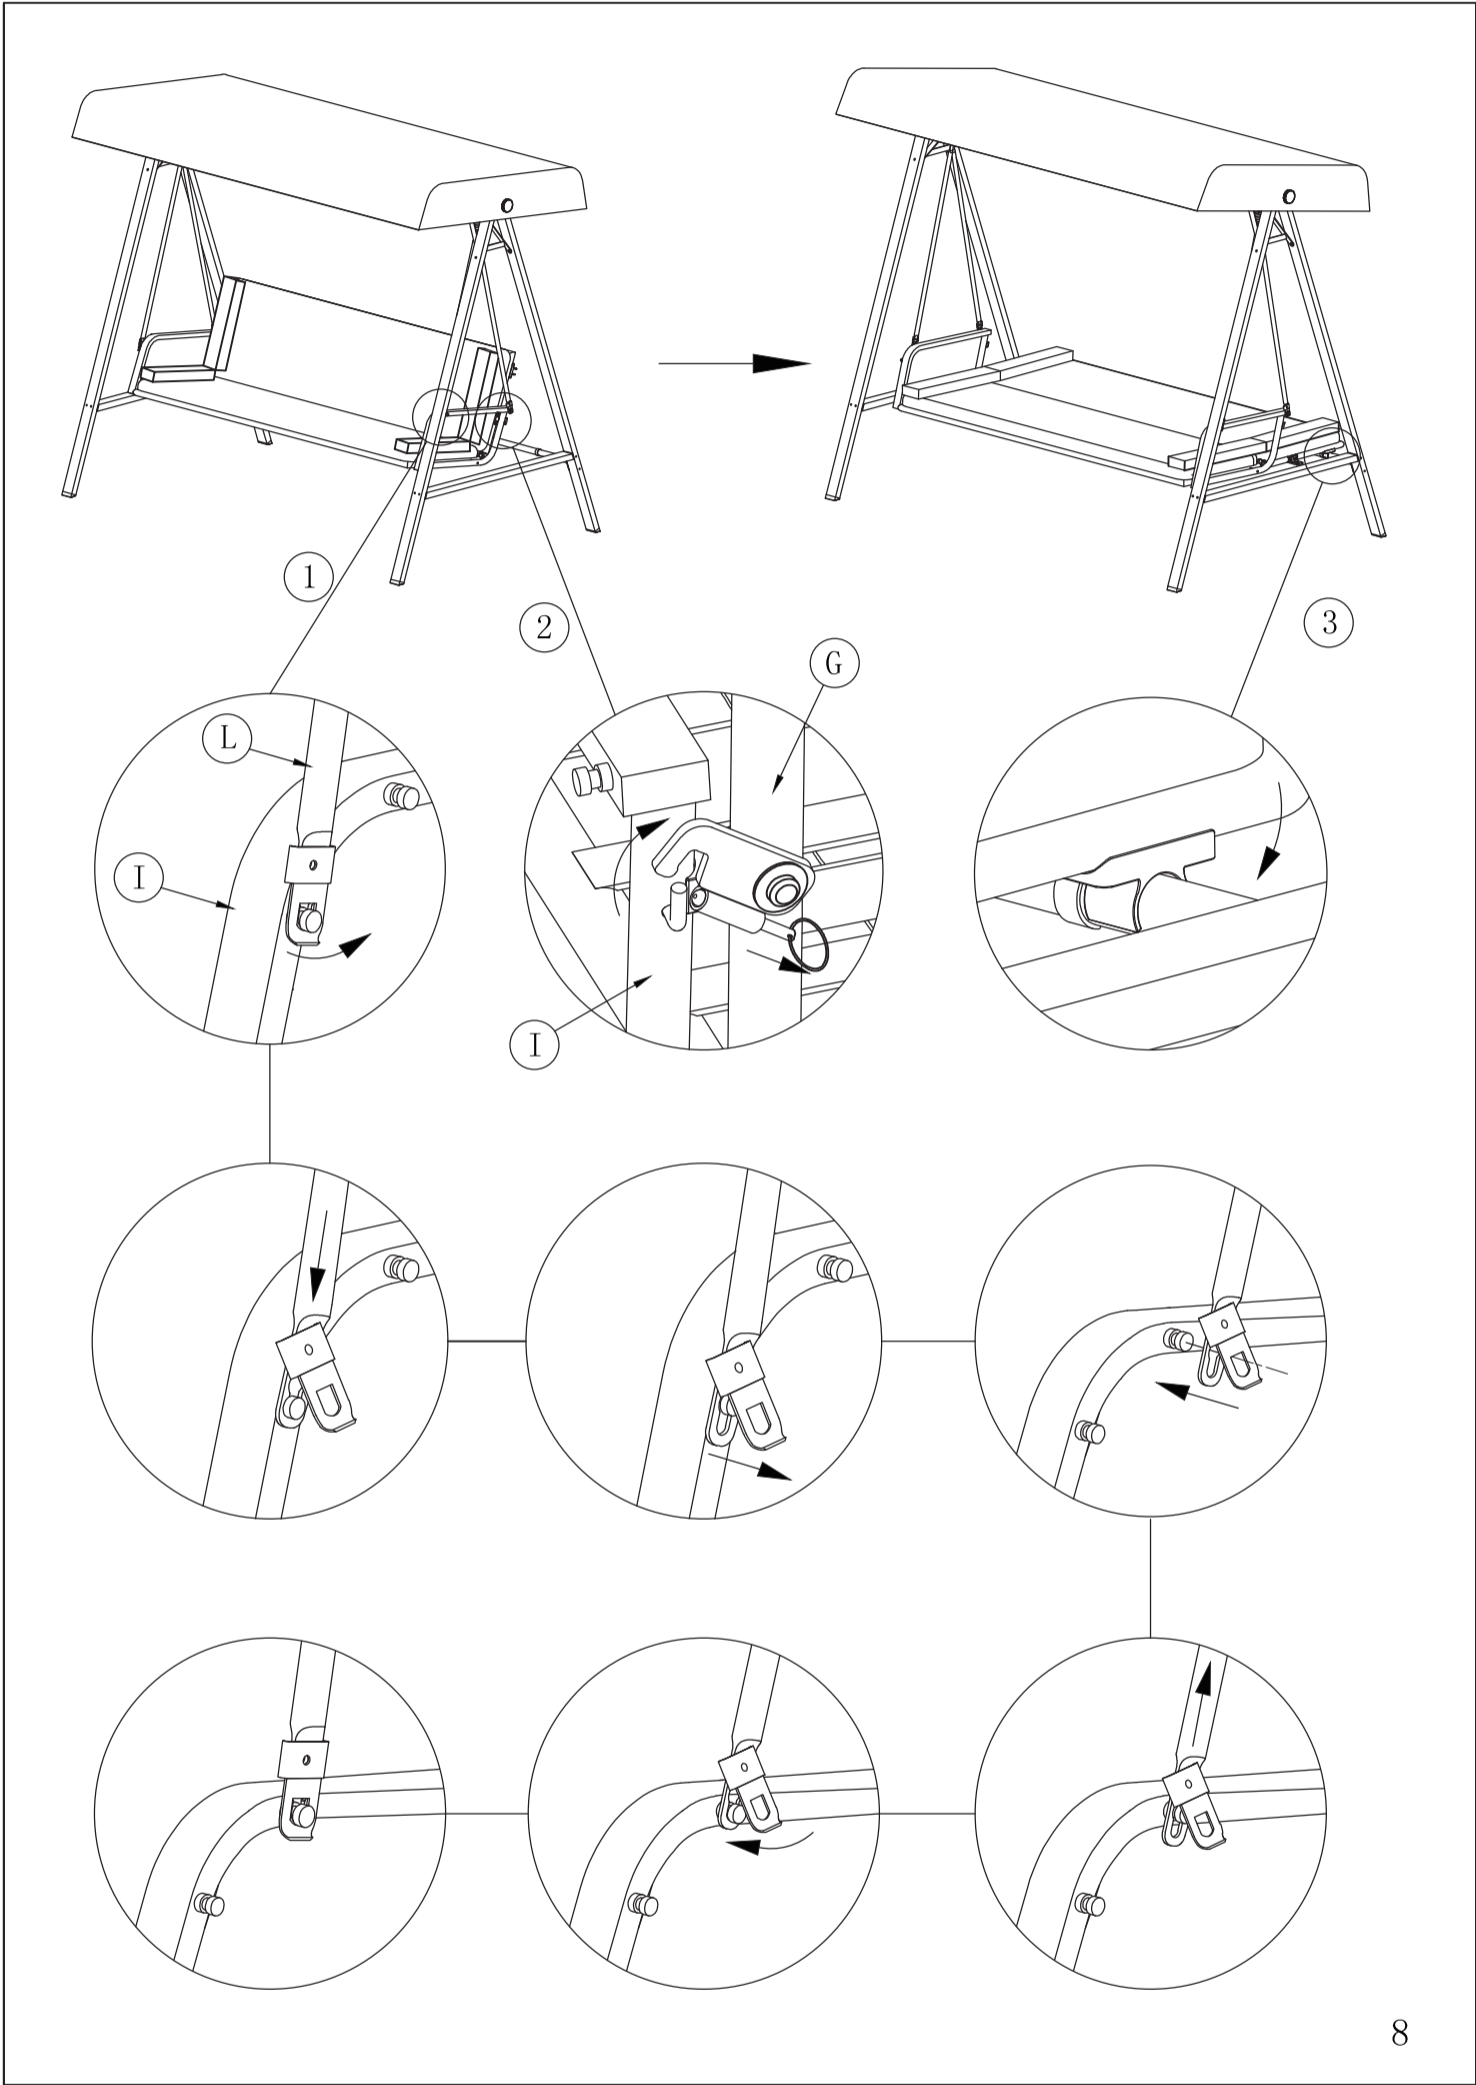

Made for:
BAHAG AG
Gutenbergstrasse 21
68167 Mannheim
Germany

EAN:4024506593855
EAN:4024506593558
EAN:4024506588035
EAN:4024506610255