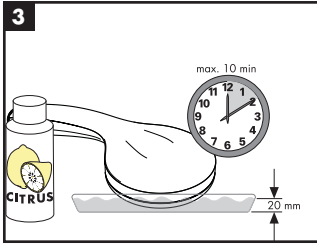

- ① TurboRain
- ② IntenseRain
- ③ SoftRain

- ① TurboRain
- ② IntenseRain
- ③ Rain