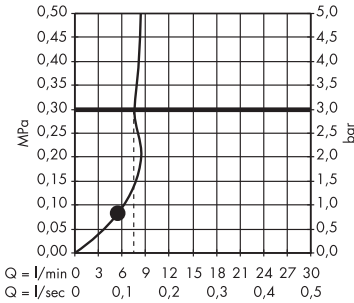

- ① TurboRain
- ② IntenseRain
- ③ SoftRain

- ① TurboRain
- ② IntenseRain
- ③ Rain