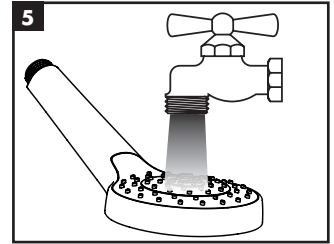

- ① TurboRain
- ② IntenseRain
- ③ SoftRain

- ① TurboRain
- ② IntenseRain
- ③ Rain