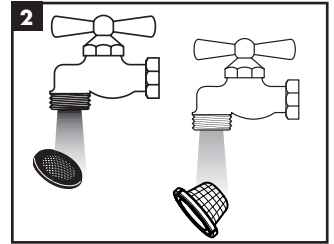

[www.hansgrohe.com/
cleaning-recommendation](http://www.hansgrohe.com/cleaning-recommendation)

MySelect S 1jet 26639400
MySelect E 1jet 26675400

- ① TurboRain
- ② IntenseRain
- ③ SoftRain

MySelect S Multi 26642400
MySelect E Multi 26673400