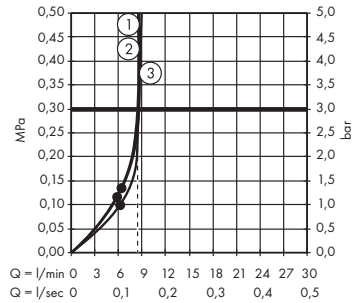

- ① TurboRain
- ② IntenseRain
- ③ SoftRain