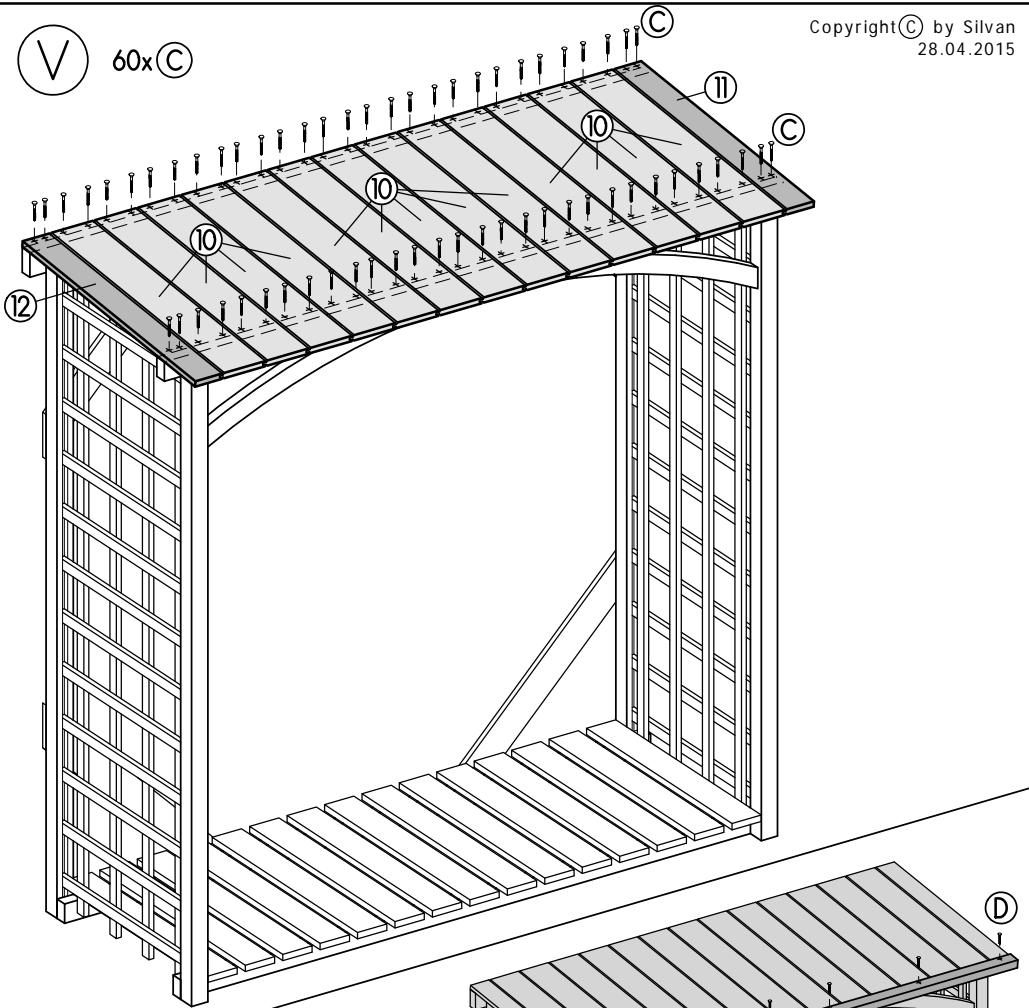

V 60x C

Copyright © by Silvan
28.04.2015

VI 6x D