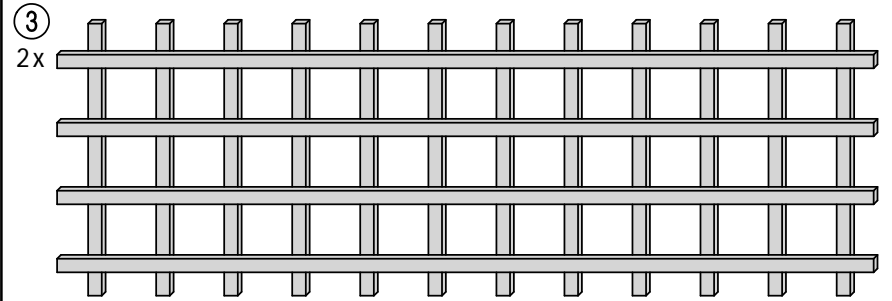

# Kaminholzregal "Spessart"

B190 x H190/184 x T80cm

Copyright © by Silvan  
28.04.2015

Art. 9472-1