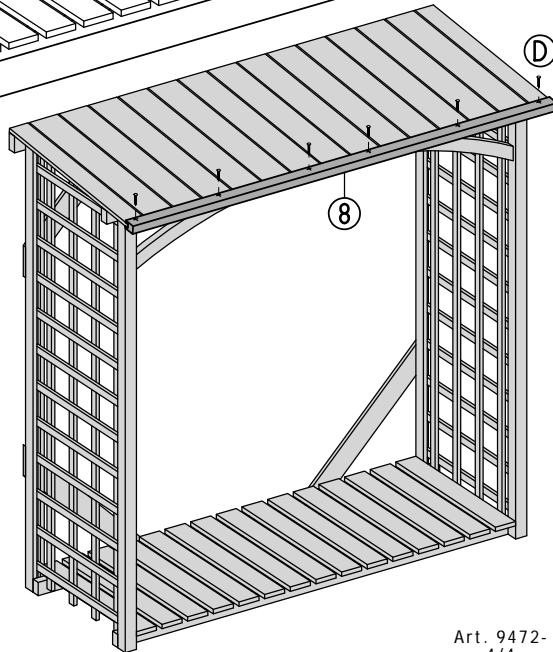

Art. 9472-
4/4