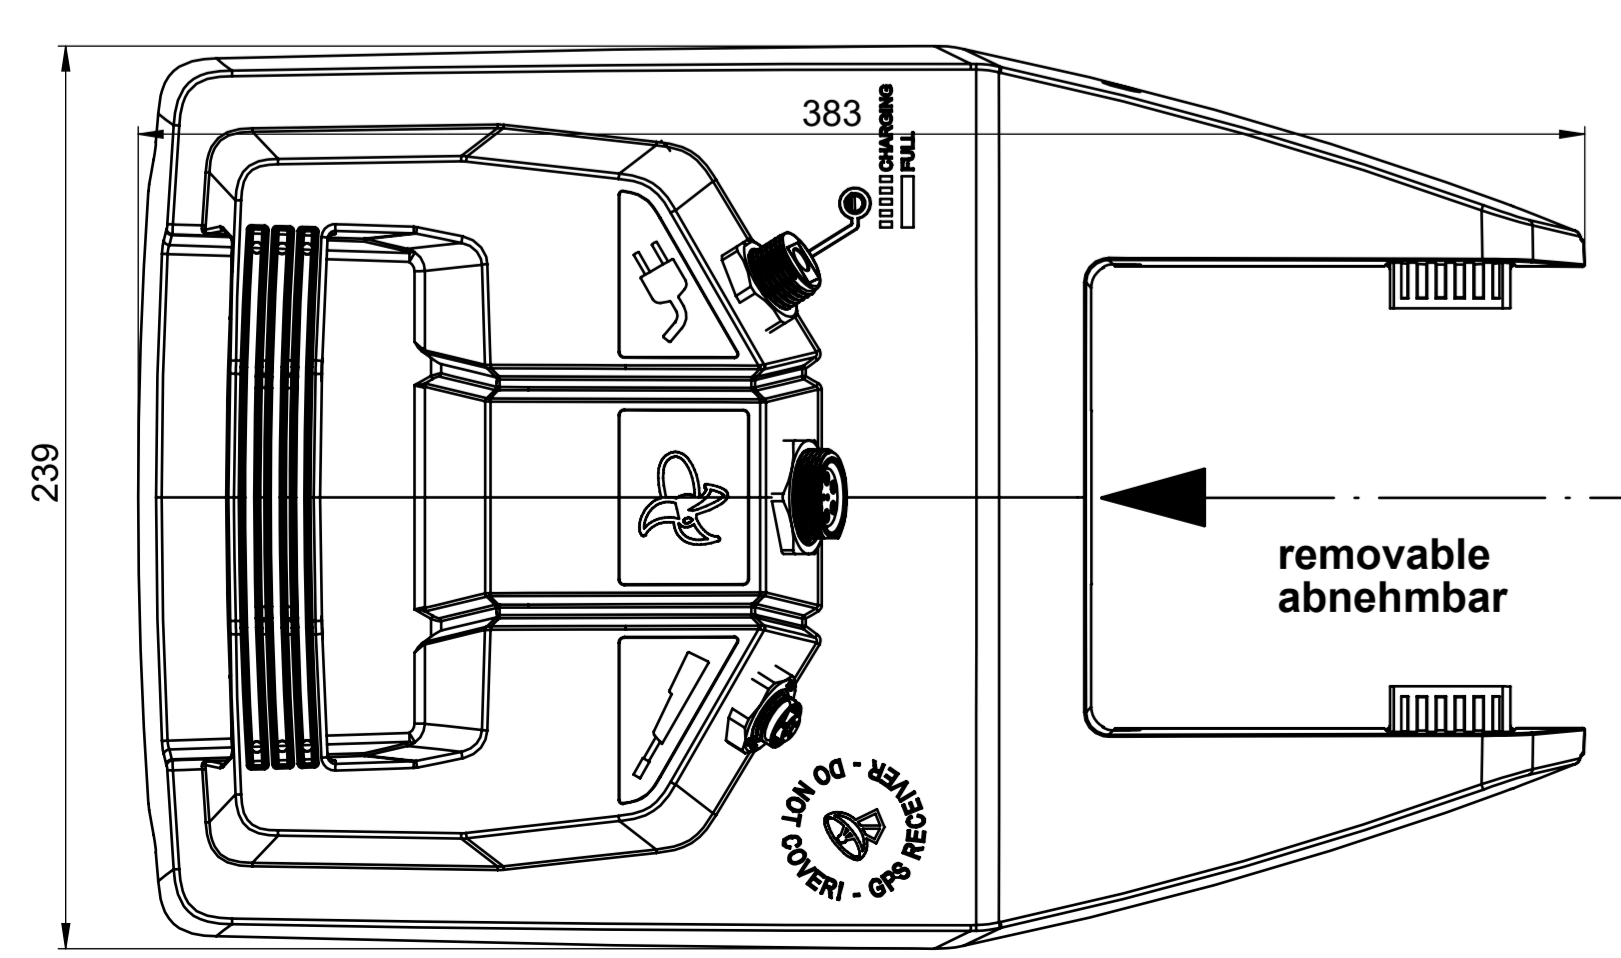

Front View / Frontansicht

Side View / Seitenansicht

1003 (short)
1128 (long)

625 (short)
750 (long)

689 (short)
814 (long)

removable at 90°
abnehmbar bei 90°

Trim Position / Trim Positionen

DETAIL A

**Torqueedo
Travel 1103 CS/L**