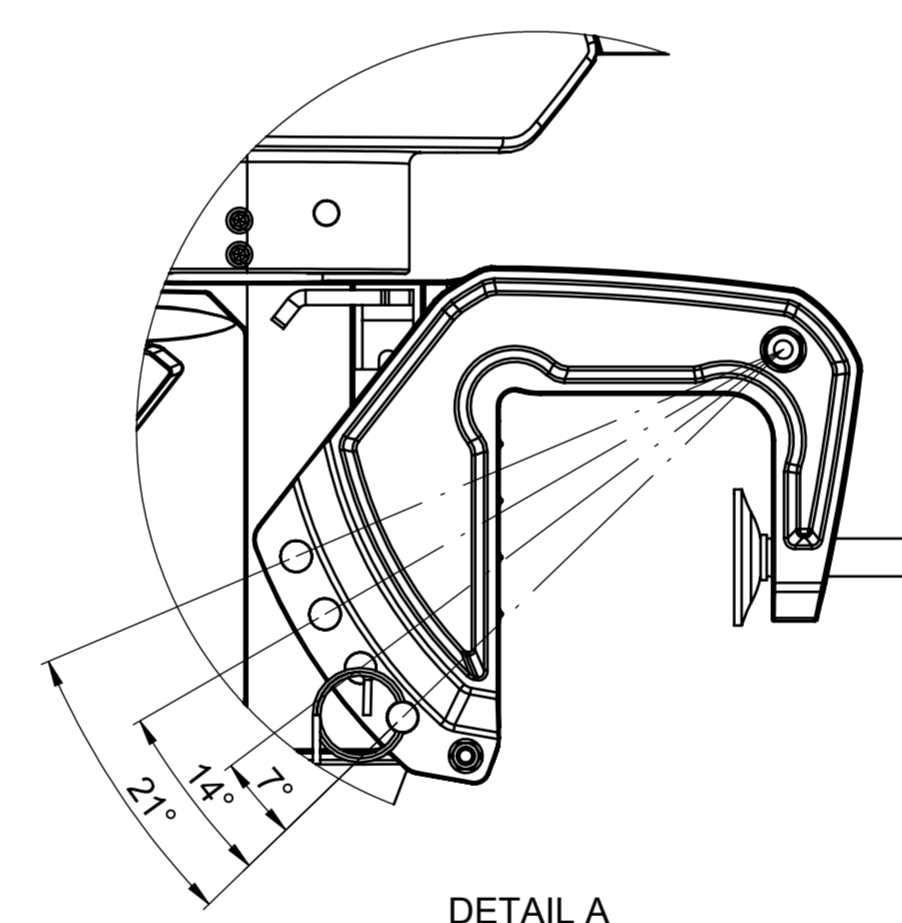

Front View / Frontansicht

Side View / Seitenansicht

1003 (short)
1128 (long)

625 (short)
750 (long)

689 (short)
814 (long)

removable at 90°
abnehmbar bei 90°

Trim Position / Trim Positionen

DETAIL A

**Torqueedo
Travel 1103 CS/L**