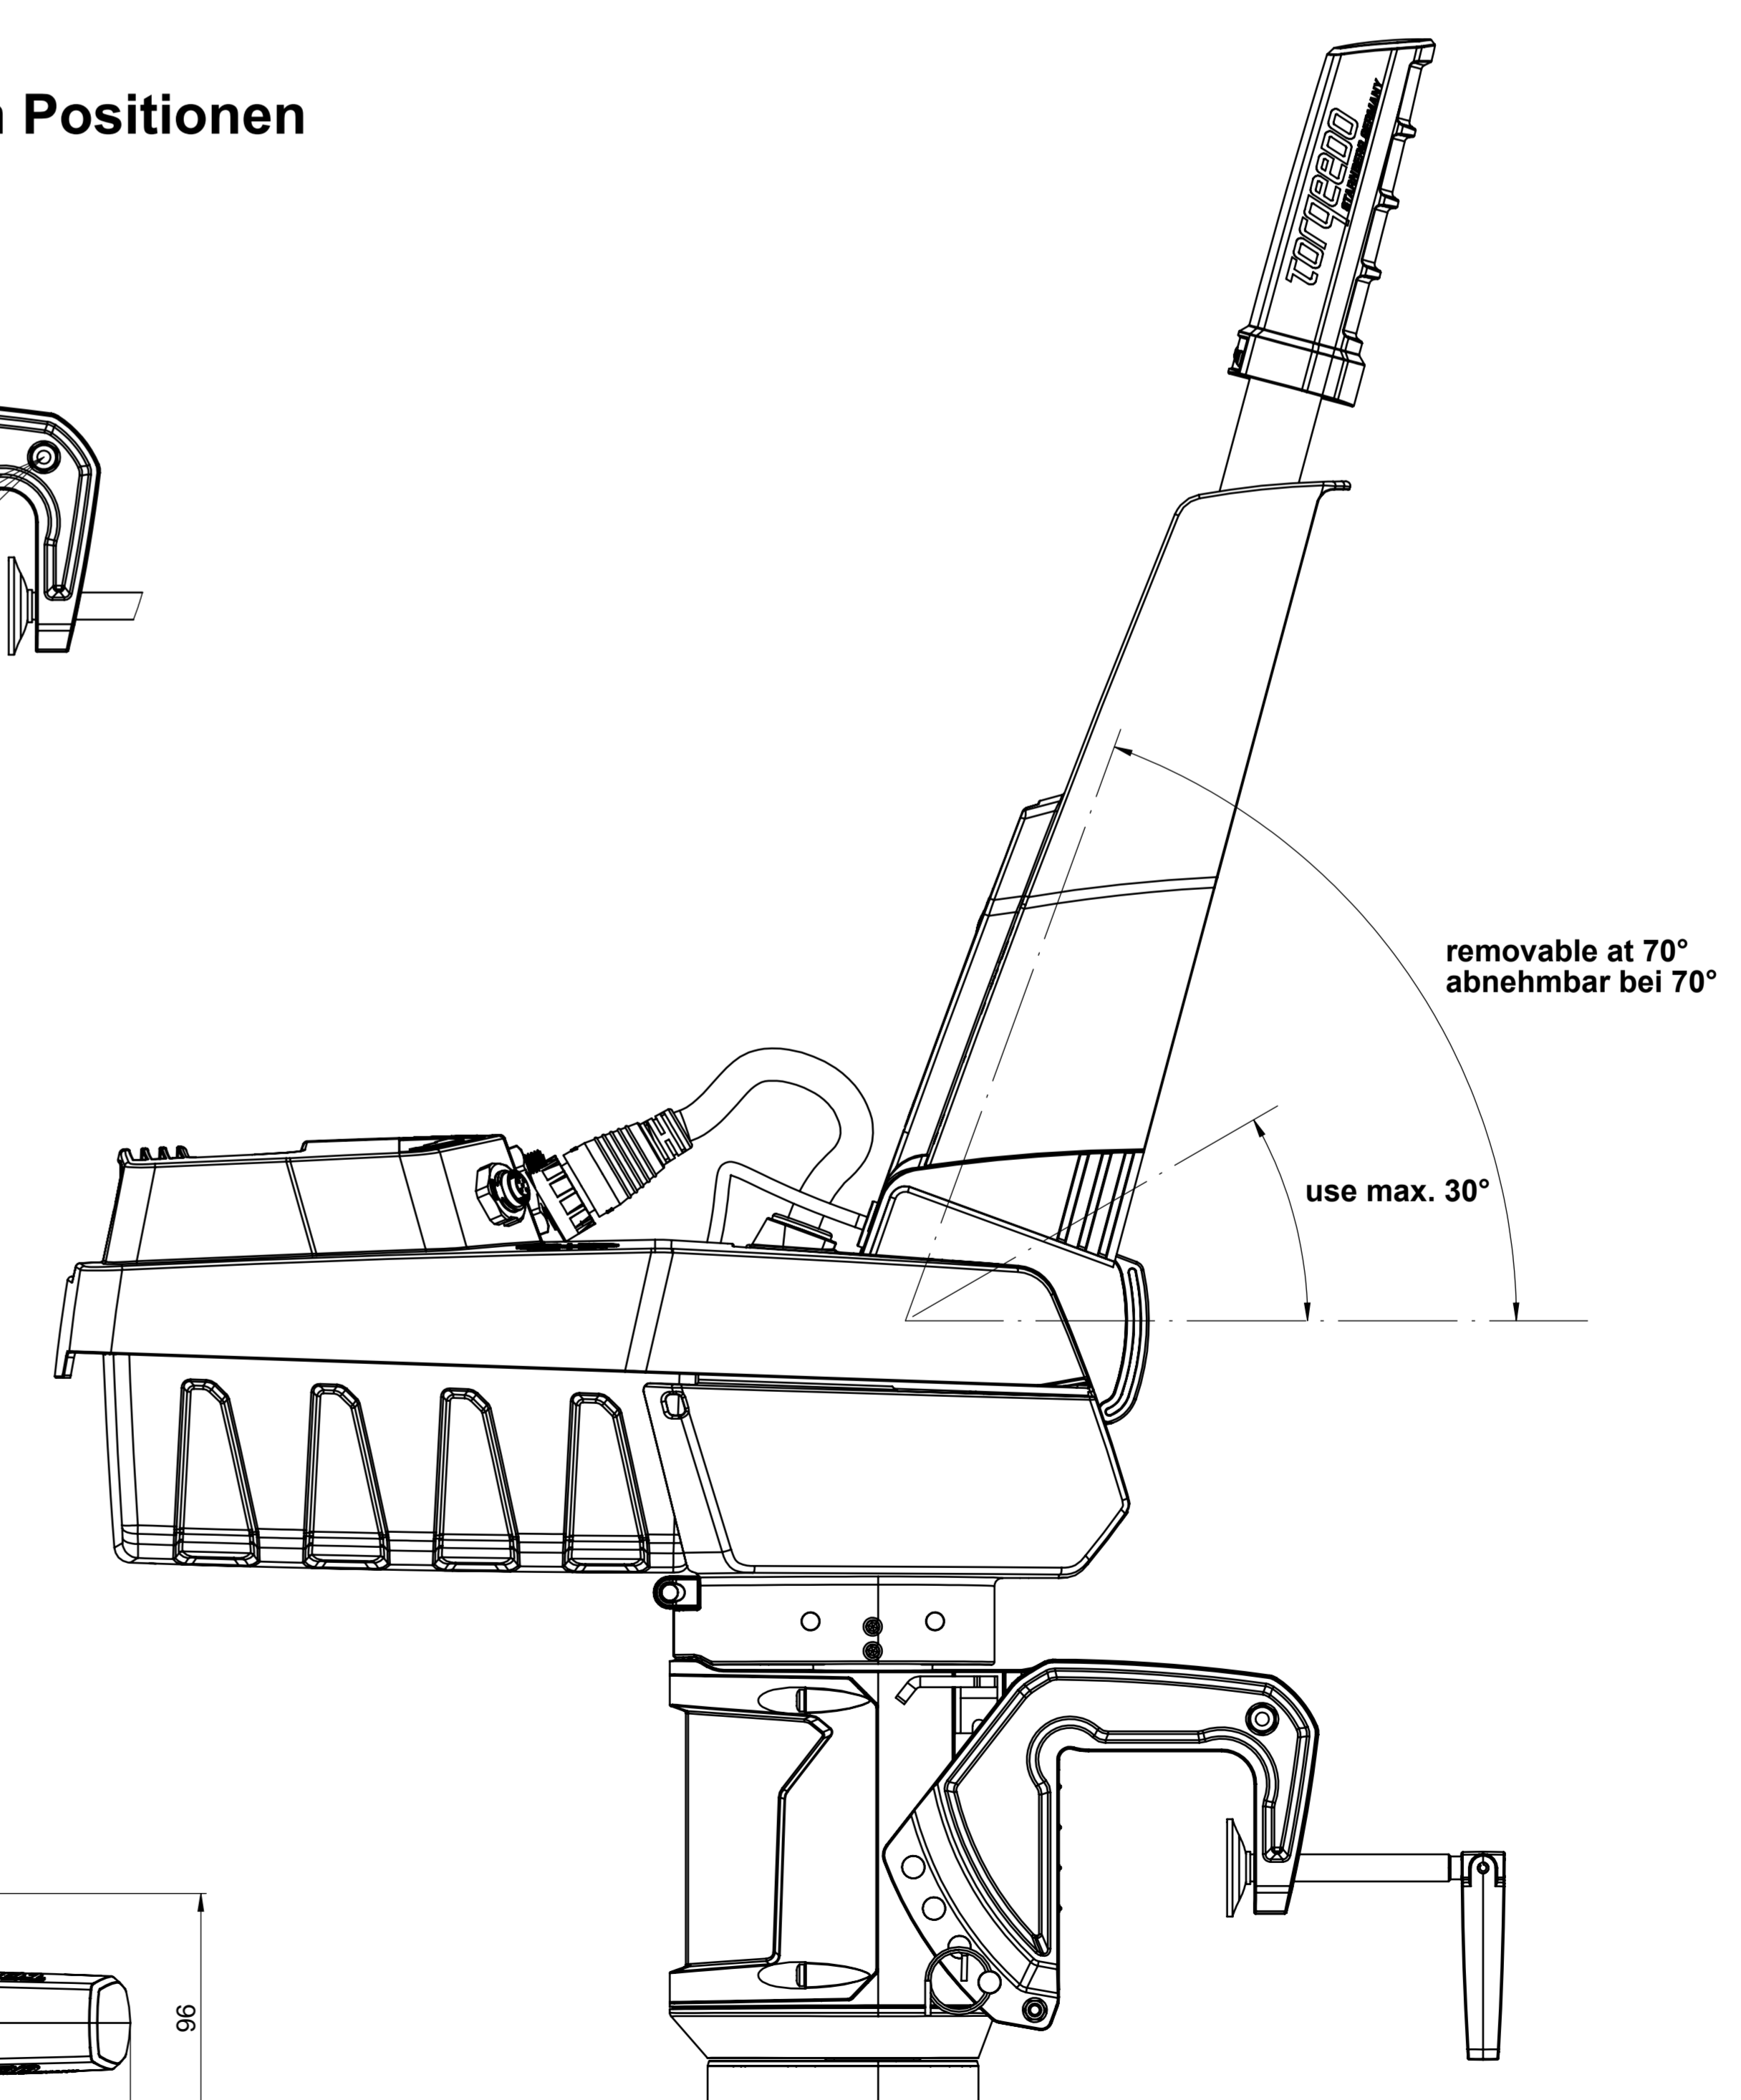

Front View / Frontansicht

Side View / Seitenansicht

1003 (short)
1128 (long)

625 (short)
750 (long)

689 (short)
814 (long)

removable at 90°
abnehmbar bei 90°

Trim Position / Trim Positionen

DETAIL A

**Torqueedo
Travel 1103 CS/L**