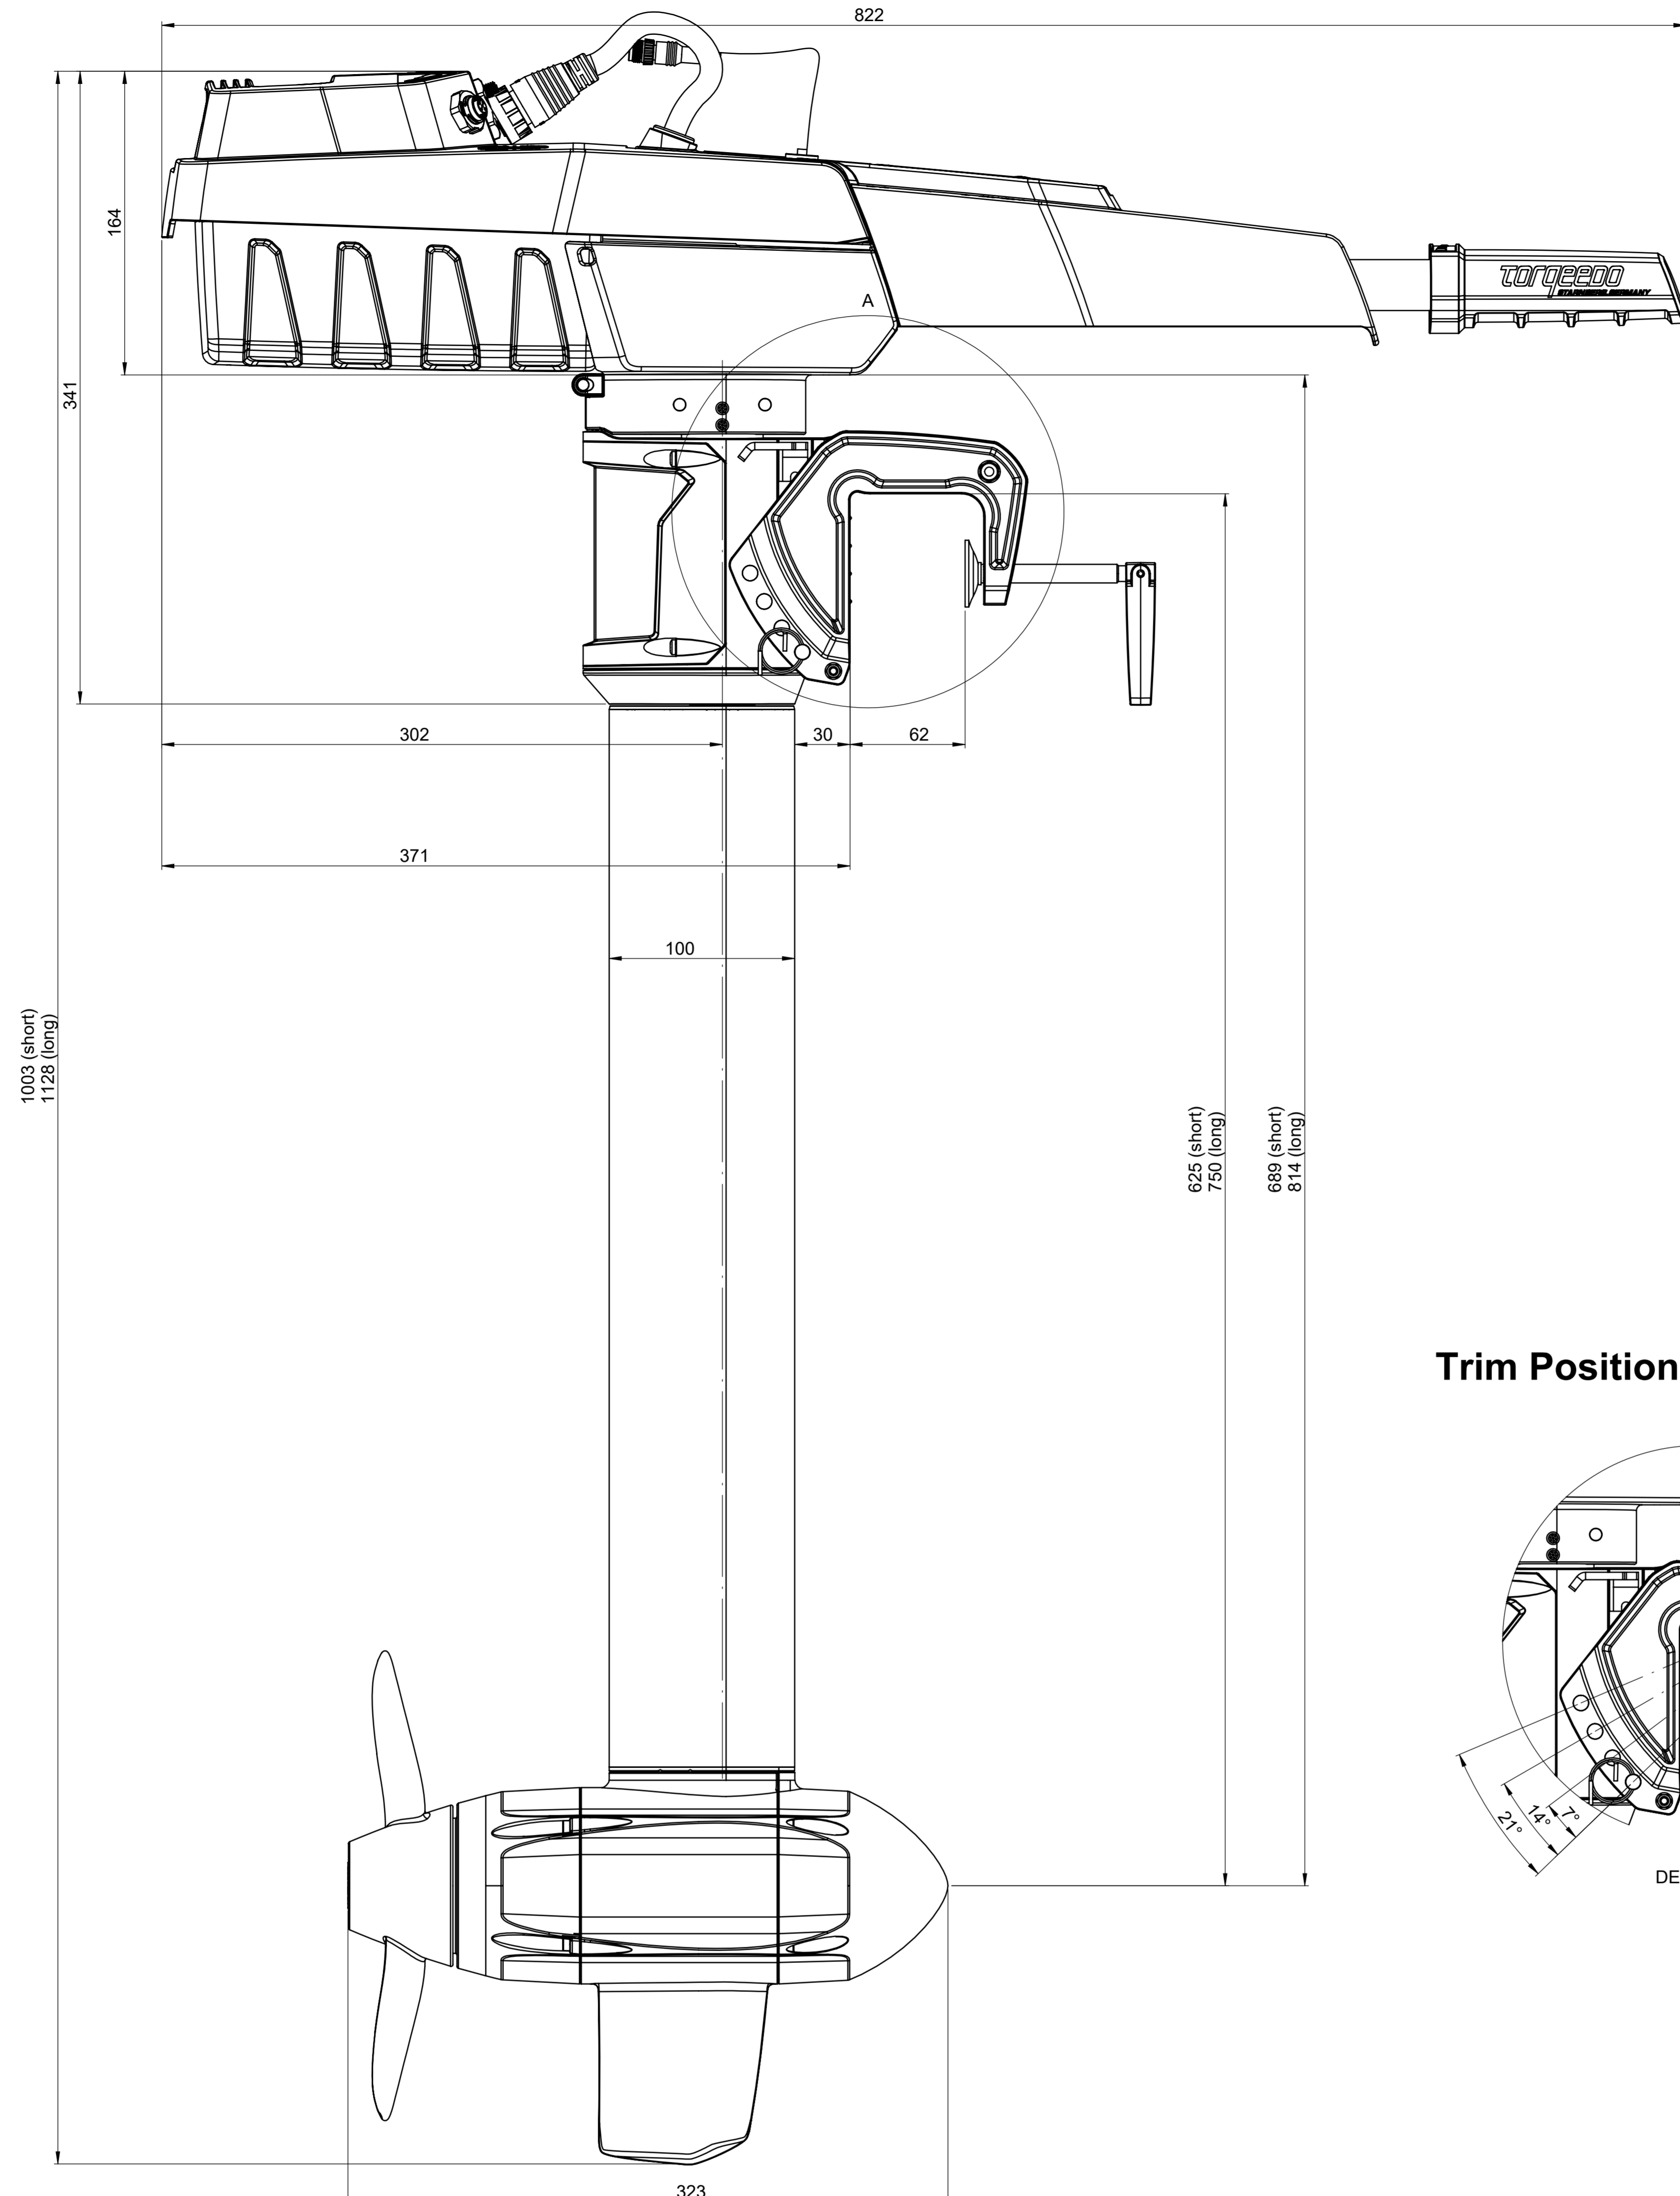

Front View / Frontansicht

Side View / Seitenansicht

1003 (short)
1128 (long)

625 (short)
750 (long)

689 (short)
814 (long)

removable at 90°
abnehmbar bei 90°

Trim Position / Trim Positionen

DETAIL A

**Torqueedo
Travel 1103 CS/L**