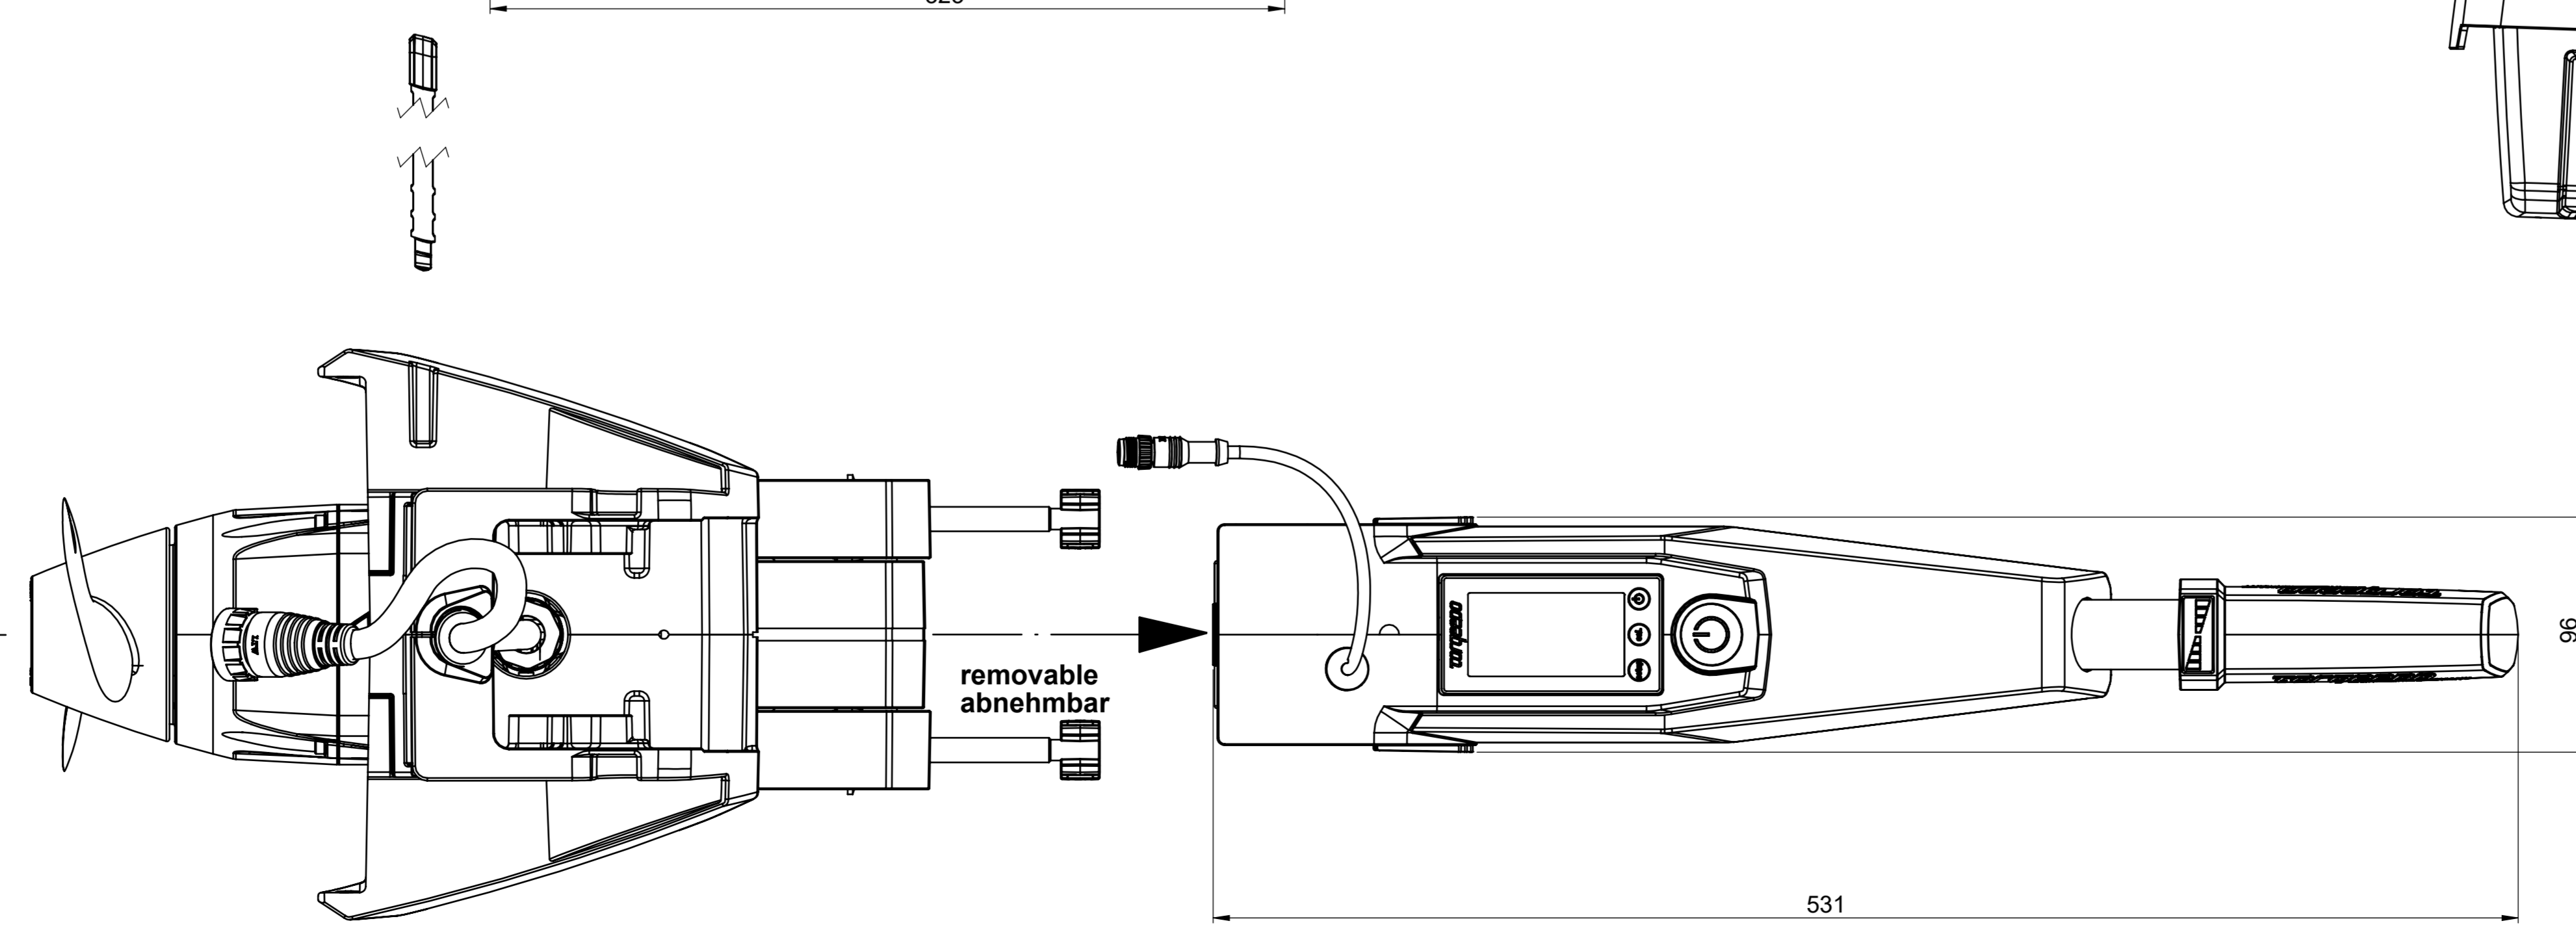

Front View / Frontansicht

Side View / Seitenansicht

1003 (short)
1128 (long)

625 (short)
750 (long)

689 (short)
814 (long)

removable at 90°
abnehmbar bei 90°

Trim Position / Trim Positionen

DETAIL A

**Torqueedo
Travel 1103 CS/L**