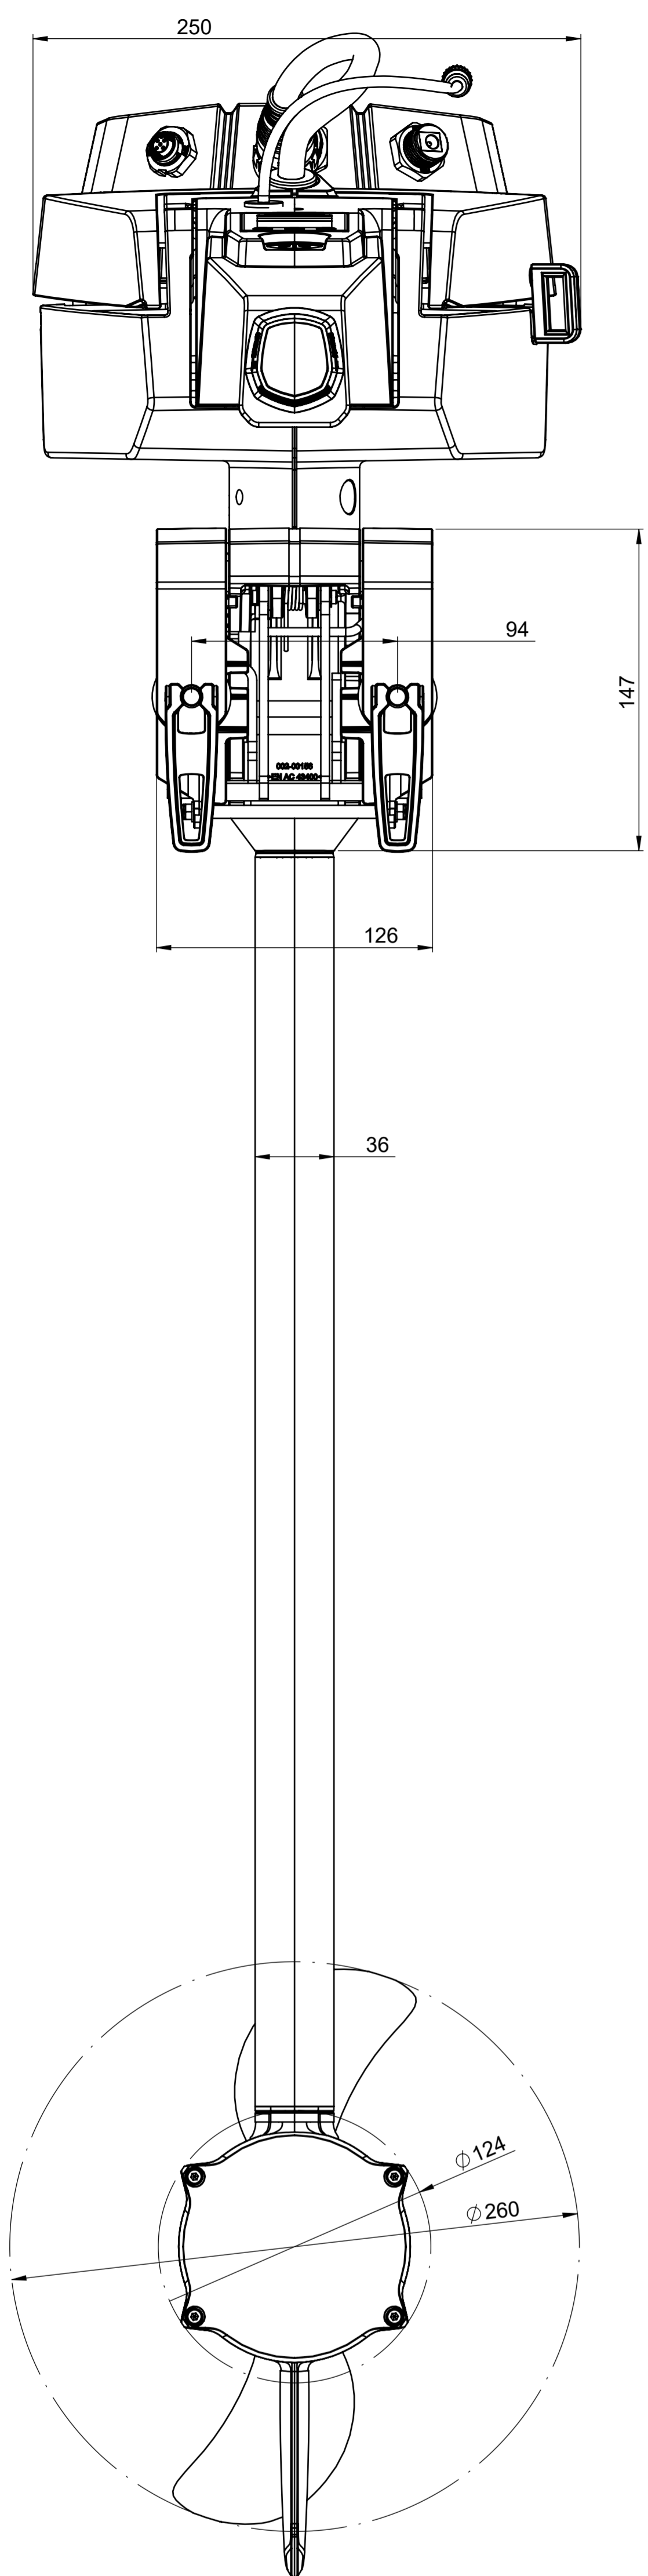

Front View / Frontansicht

Side View / Seitenansicht

1003 (short)
1128 (long)

625 (short)
750 (long)

689 (short)
814 (long)

removable at 90°
abnehmbar bei 90°

Trim Position / Trim Positionen

DETAIL A

**Torqueedo
Travel 1103 CS/L**