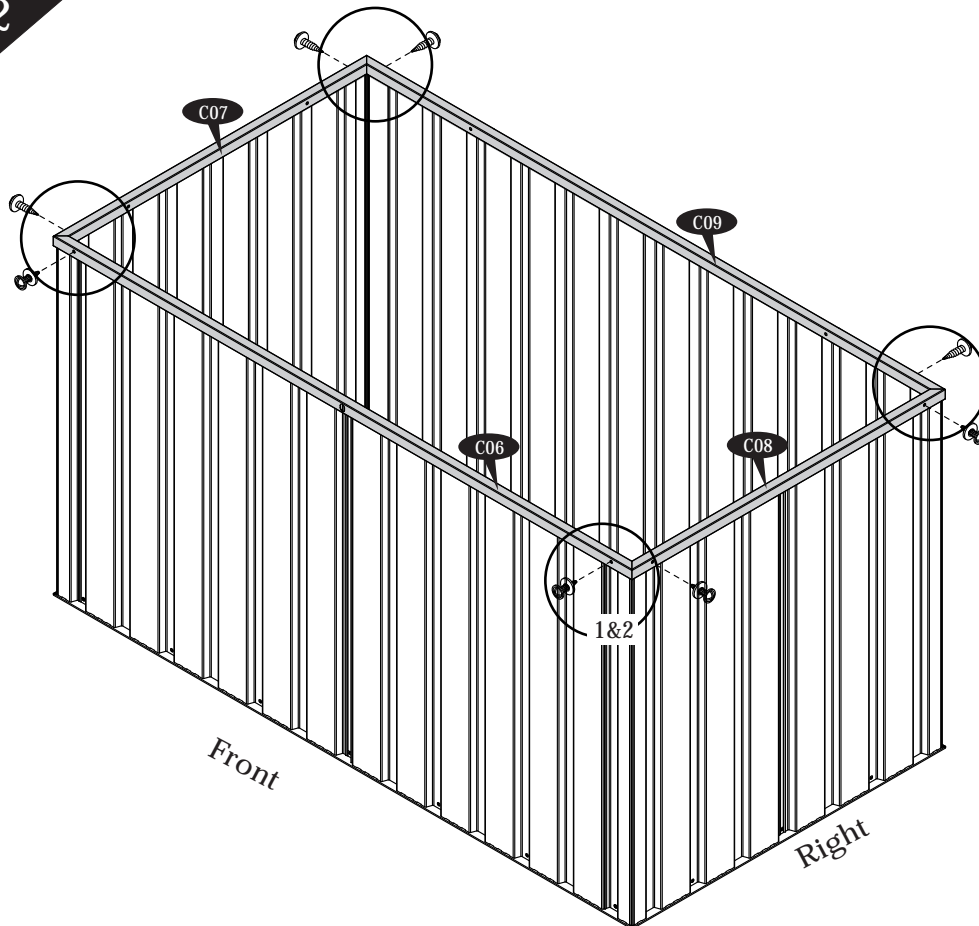

Cushion Box

OWNER'S MANUAL / Instructions for Assembly Size 1.3m x 0.7m

Ver:0.0

Exploded View

1

Fig.1

Fig.2

2

Fig.1

Fig.2

1

3

4

5

2

9