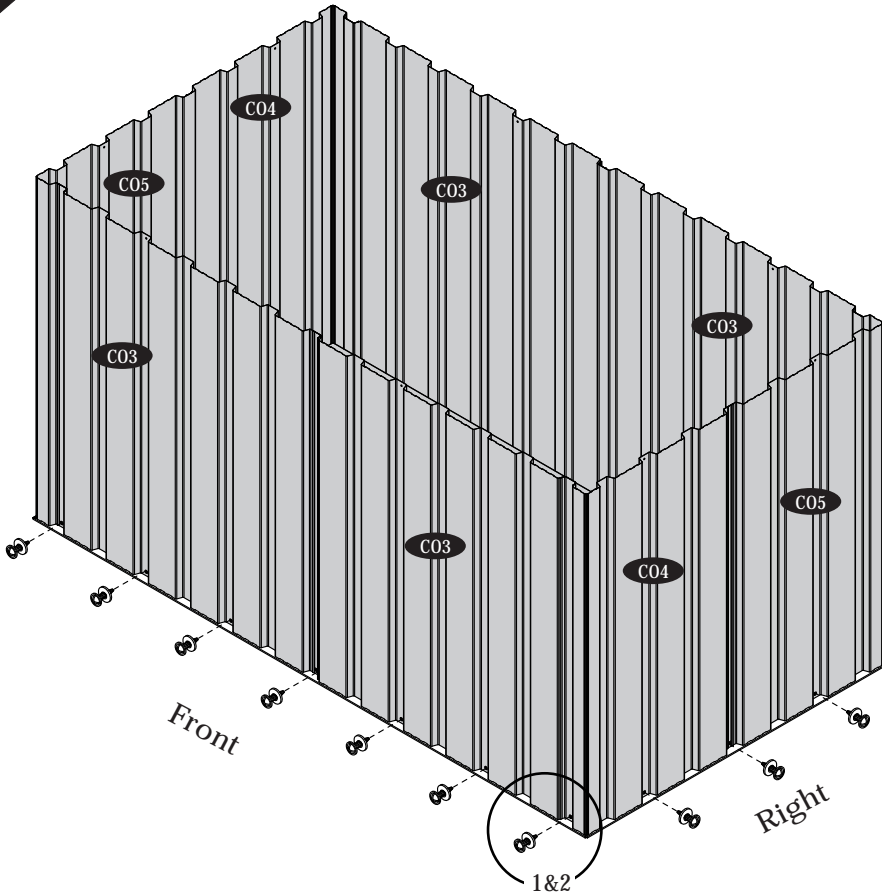

Cushion Box

OWNER'S MANUAL / Instructions for Assembly Size 1.3m x 0.7m

Ver:0.0

Exploded View

1

Fig.1

Fig.2

2

Fig.1

Fig.2

1

3

4

5

2

9

10

Fig. 1

Fig. 2

11

Fig.1

Fig.2

12

Fig.1