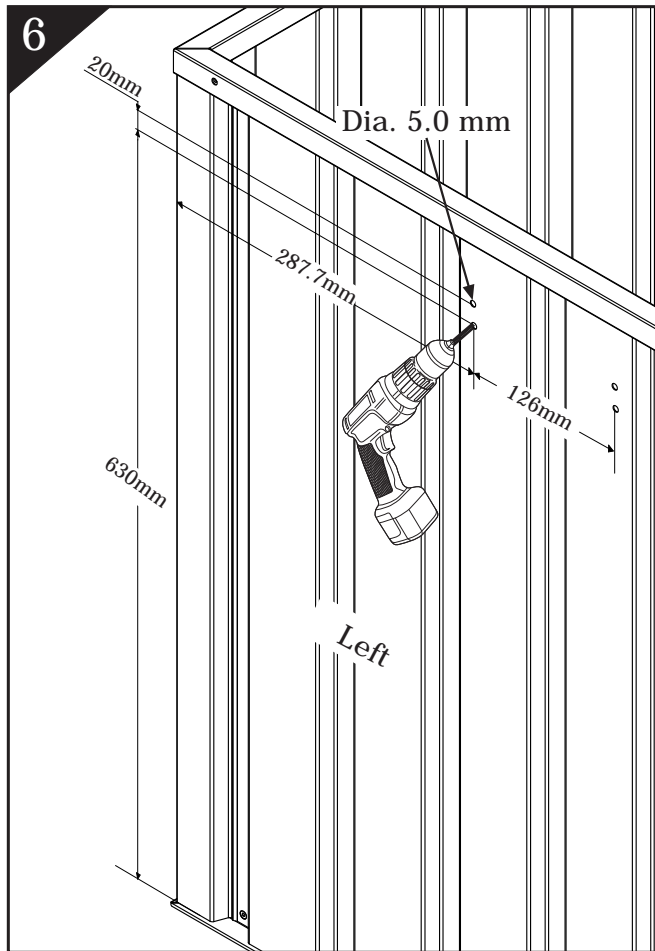

Cushion Box

OWNER'S MANUAL / Instructions for Assembly Size 1.3m x 0.7m

Ver:0.0

Exploded View

1

Fig.1

Fig.2

2

Fig.1

Fig.2

1

3

4

5

2

9