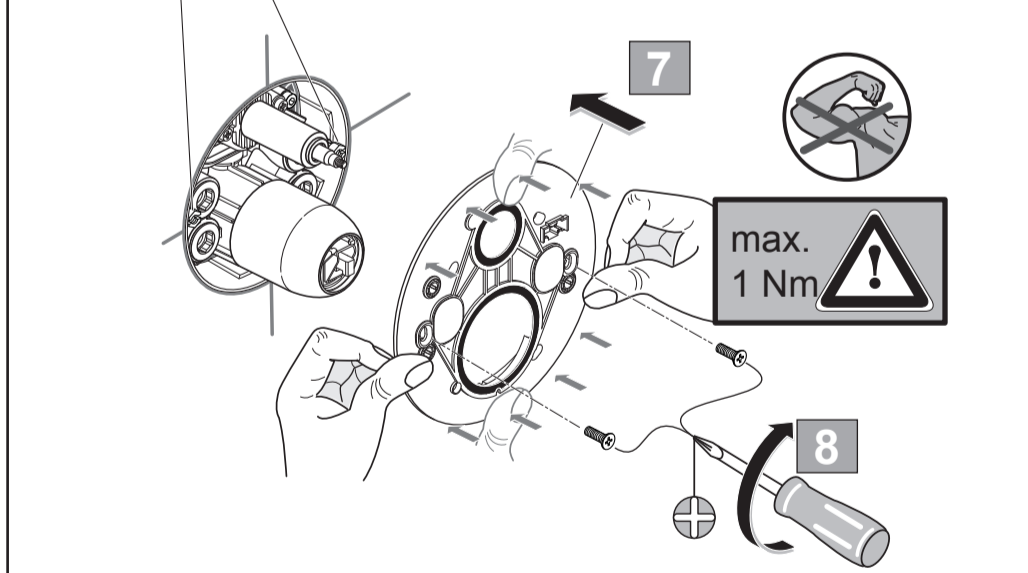

P	bar	0,5	MAX. 10	5	Q (3 bar)
T	°C		MAX. 80	65	l/min
				40	25