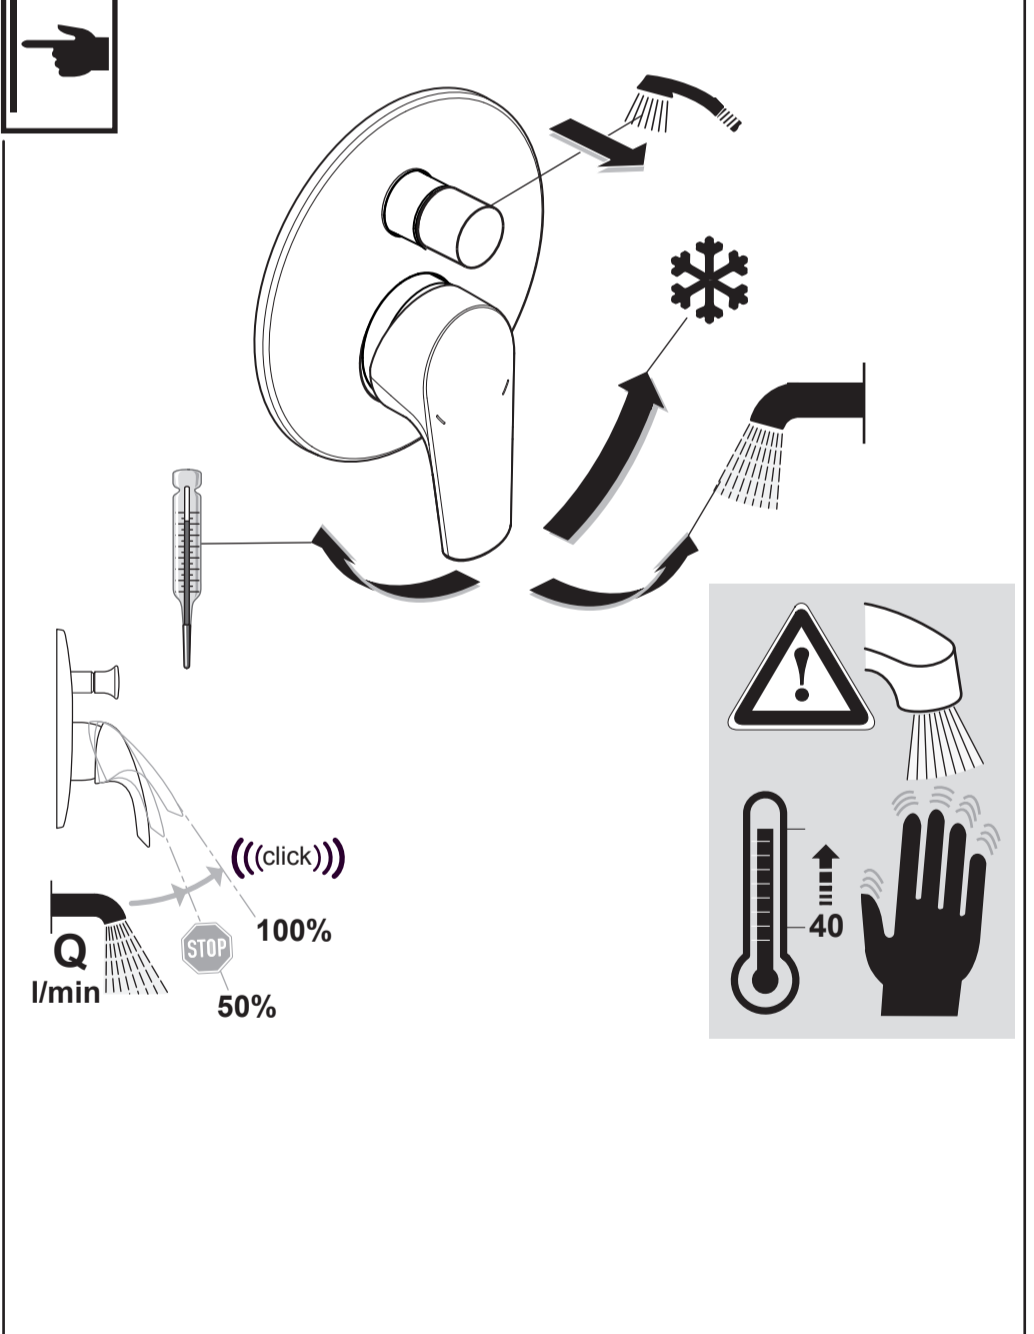

P	bar	0,5	MAX. 10	5	Q (3 bar)
T	°C		MAX. 80	65	l/min
				40	25