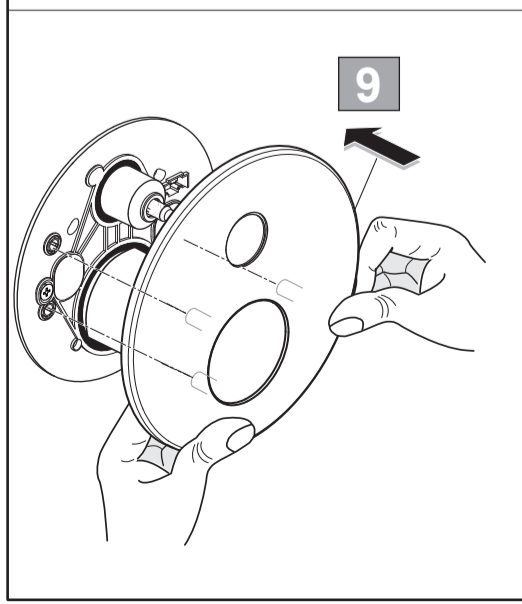

P	bar	0,5	MAX. 10	5	Q (3 bar)
T	°C		MAX. 80	65	l/min
				40	25