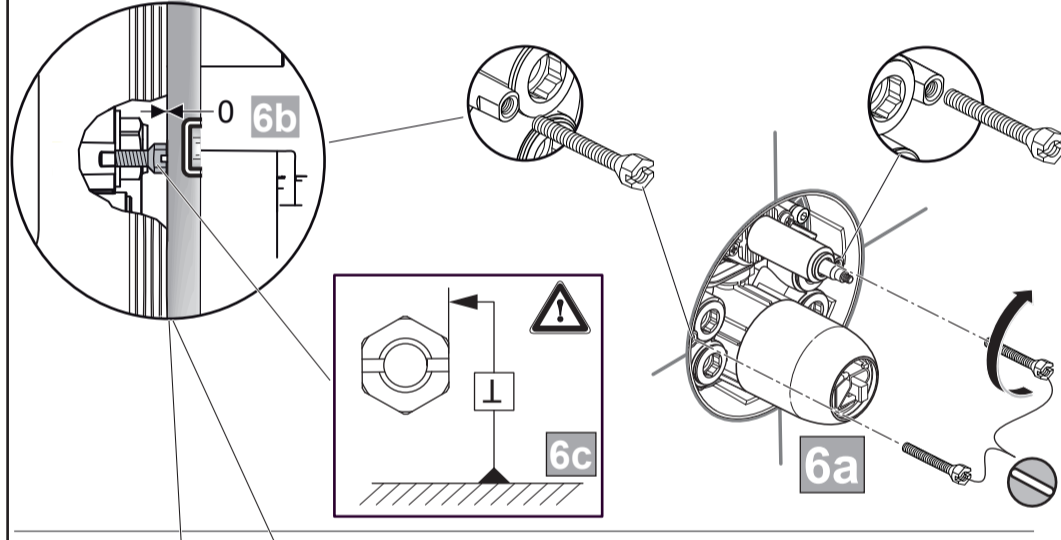

P	bar	0,5	MAX. 10	5	Q (3 bar)
T	°C		MAX. 80	65	l/min
				40	25