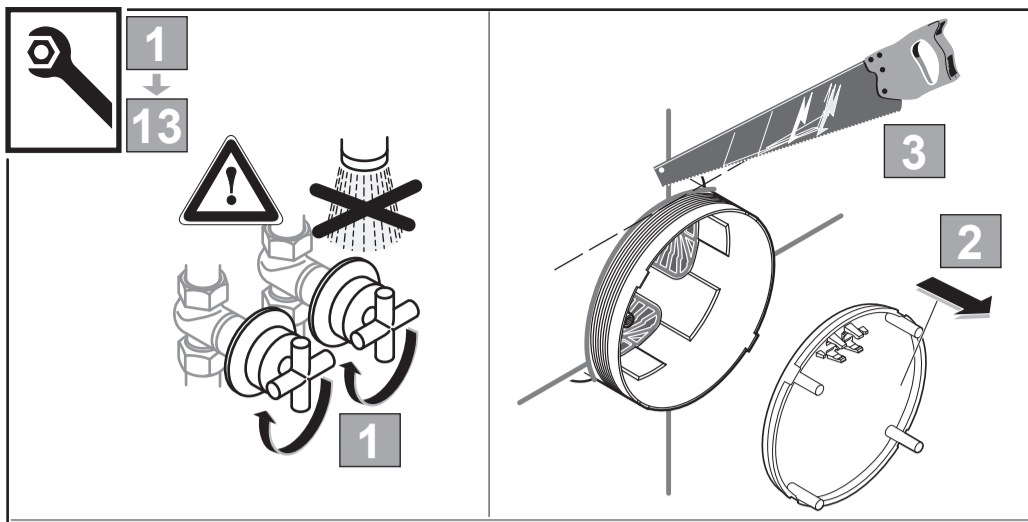

0,3 MPa 3 bar	50°C	16°C	0	1	2	3	4	5	6	7	8	9	
			°C	°C	°C	°C	°C	°C	°C	°C	°C	°C	°C
	65°C	16°C	65	65	63,5	60,5	57	53,5	49	44,5	39	34,5	
	81°C	16°C	81	81	78,5	73	69	63,5	56	49	42,5	36