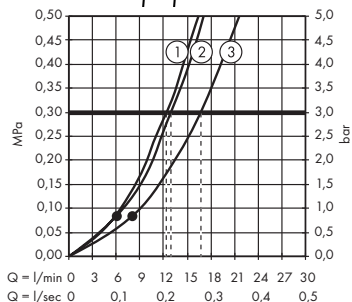

MySelect S Multi 26638400

MySelect E Multi 26670400