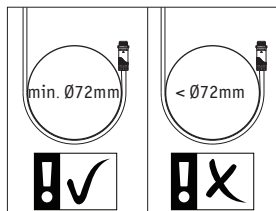

Paulmann

Safety Instructions

IP67

Info

www.paulmann.com

Paulmann Licht GmbH
Quezinger Feld 2
31832 Springe
Germany

www.paulmann.com

Art.-Nr.: 941.75

941.76

941.77

941.78

941.79

941.80

941.81

941.82

941.83

941.84

941.85

PH11/17

941.75
941.76

1x

1x

941.77
941.78
941.79

1x

1x

941.80
941.81
941.82

1x

1x

941.83

1x

1x

941.84

1x

1x

941.85

1x

1x

A

B

C

max. 50m
max. 150W

D

E

Driver

Paulmann

Art.-Nr. 988.48

Control Box

Remote Control

not incl.

Paulmann

Art.-Nr. 180.11