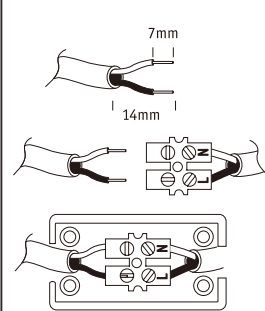

977.03 SEC:3W LED Constant 700mA

977.37 SEC:5-10W LED Constant 700mA

977.38 SEC:5.5-10W LED Constant 350mA

B1 B2 B3

B1 B2 B3

Safety Instructions
Nr. 5

B1 B2 B3

C1 C2