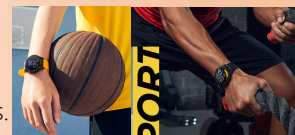

xiaomi Watch S1 Active

1.43" large AMOLED display

Built-in GPS and compass

Blood oxygen

117 supported exercises

Sleep tracking

5ATM Water resistant

BT Call

200+face

117 workout modes with professional workout data presenting. Automatically recognizes frequently-used workout modes. Dedicated button for direct access.

All-day heart rate, stress, energy level and sleep cycle monitoring, keep you staying healthy, making you vigorous every day.

200+ rich and colorful watch face Support customized watch face using photos Provide live watch faces as well

Long-lasting battery life Up to 12 days battery in typical scenario, 24+ days in watch mode and 30 hours in GPS mode. 2 hours charging time

Design

- Dimensions: 46.5*47.3*11mm
- Weight: 36g
- Color: Black/Blue/White
- Strap material: TPU&Rubber
- Strap width: 22mm

Specifications

- Display: 1.43" AMOLED, Resolution 466*466, 326PPI
- Touch screen: Corning Gorilla 3rd generation glass
- Sensors: PPG/6-axis acceleration sensor/Geomagnetic sensor/Air pressure sensor/Ambient sensor/Capacitive sensor