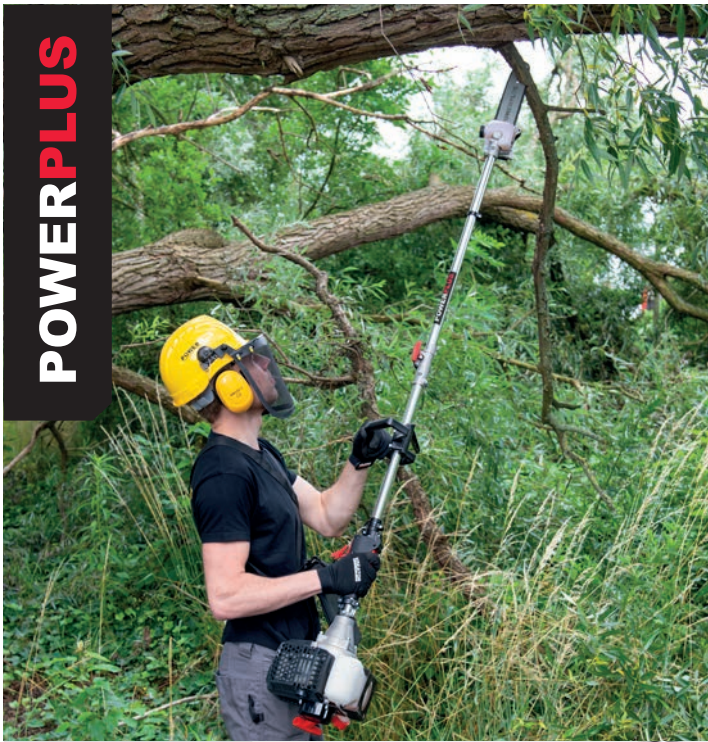

POWERPLUS

POWEG8050

4-IN-1 GARDEN MULTITool
MULTITool TUIN 4-IN-1
MULTI-OUTIL DE JARDIN 4-EN-1
MULTITool GARTEN 4-IN-1
MULTIHERRAMIENTA DE JARDÍN 4-EN-1

IMPORTANT FEATURES

- 42.7cc**
- 1.25 kW**
engine power
- 840 mm**
shaft extension
- 850 ml**
fuel tank capacity