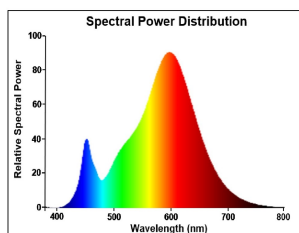

ToLEDo Retro ST64

ToLEDo RT ST64 V5 CL 470LM 827 E27 SL
0029311

Dimmable	No
Average life (Nominal) (h)	15000
Product EAN number	5410288293110

PHOTOMETRY