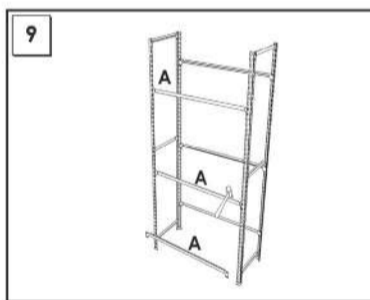

www.simonrack.com • www.simonrack.com • www.simonrack.com • www.simonrack.com

SIMONCLASSIC	SIMONCLICK	SIMONTALLER	SIMONAUTO
SIMONWORK	SIMONLOCKER	SIMONOFFICE	SIMONHOME
SIMONGARDEN	SIMONTITÁN	SIMONINOX	SIMONINDUSTRIAL
			- SIMONPALET - SIMONLEVER