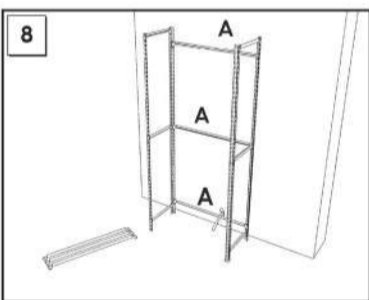

www.simonrack.com • www.simonrack.com • www.simonrack.com • www.simonrack.com

SIMONCLASSIC	SIMONCLICK	SIMONTALLER	SIMONAUTO
SIMONWORK	SIMONLOCKER	SIMONOFFICE	SIMONHOME
SIMONGARDEN	SIMONTITÁN	SIMONINOX	SIMONINDUSTRIAL
			- SIMONPALET - SIMONLEVER