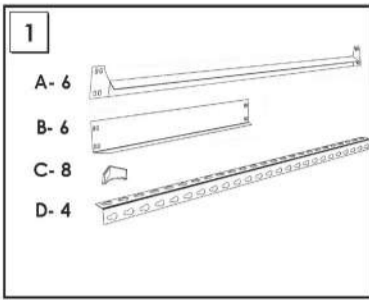

www.simonrack.com • www.simonrack.com • www.simonrack.com • www.simonrack.com

SIMONCLASSIC	SIMONCLICK	SIMONTALLER	SIMONAUTO
SIMONWORK	SIMONLOCKER	SIMONOFFICE	SIMONHOME
SIMONGARDEN	SIMONTITÁN	SIMONINOX	SIMONINDUSTRIAL
			- SIMONPALET - SIMONLEVER