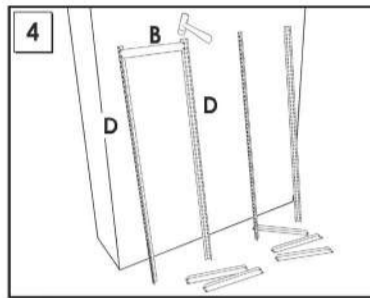

www.simonrack.com • www.simonrack.com • www.simonrack.com • www.simonrack.com

SIMONCLASSIC	SIMONCLICK	SIMONTALLER	SIMONAUTO
SIMONWORK	SIMONLOCKER	SIMONOFFICE	SIMONHOME
SIMONGARDEN	SIMONTITÁN	SIMONINOX	SIMONINDUSTRIAL
			- SIMONPALET - SIMONLEVER