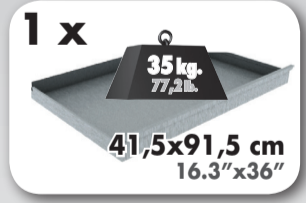

200 x 100 x 40 cm

78.7" x 39.4" x 15.7"

SIMONRACING BOX Plus 3/400

5 years
SIMONRACK
GUARANTEE

www.simonrack.com

INSTRUCTIONS