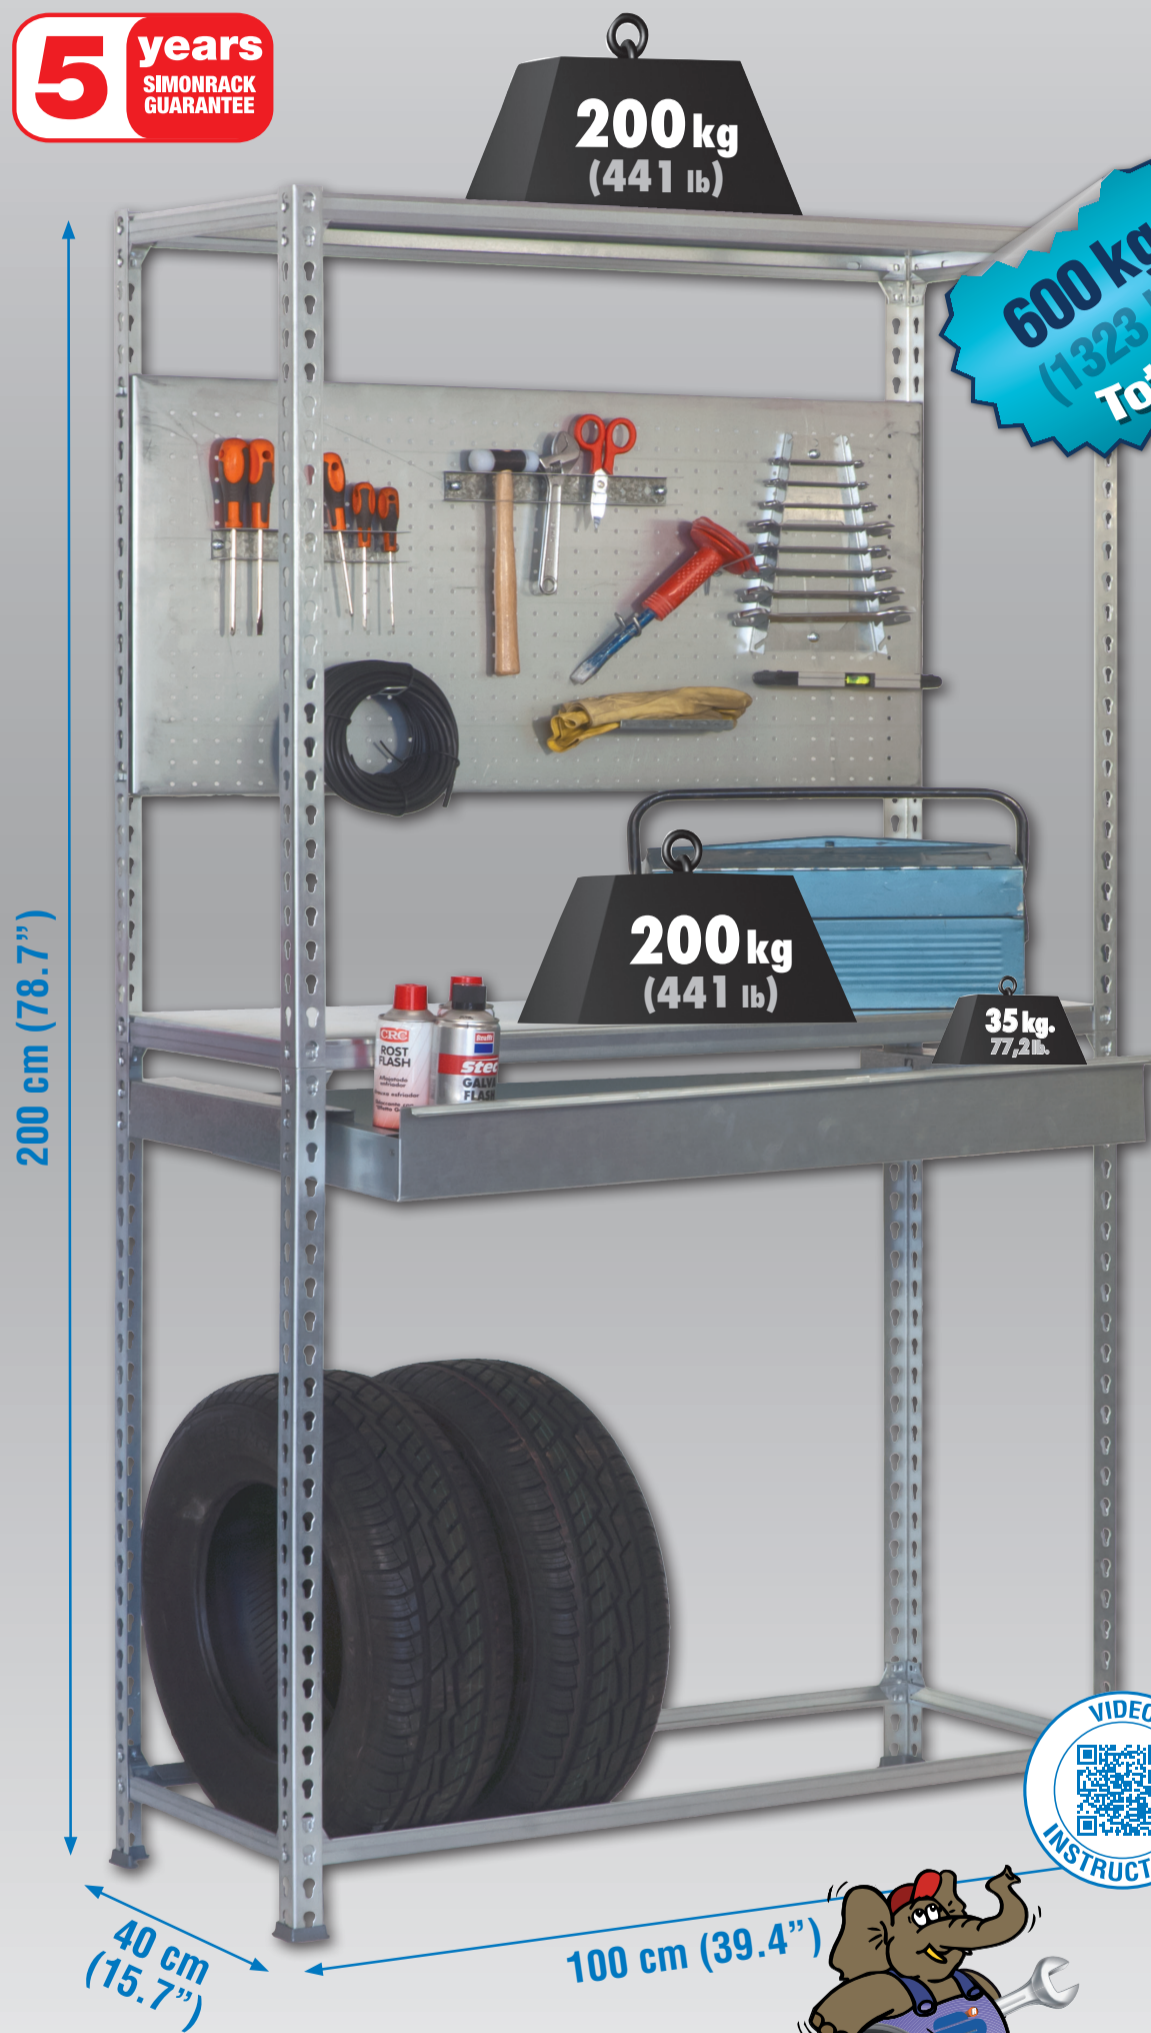

200 x 100 x 40 cm

78.7" x 39.4" x 15.7"

SIMONRACING BOX Plus 3/400

5 years
SIMONRACK
GUARANTEE

www.simonrack.com

INSTRUCTIONS