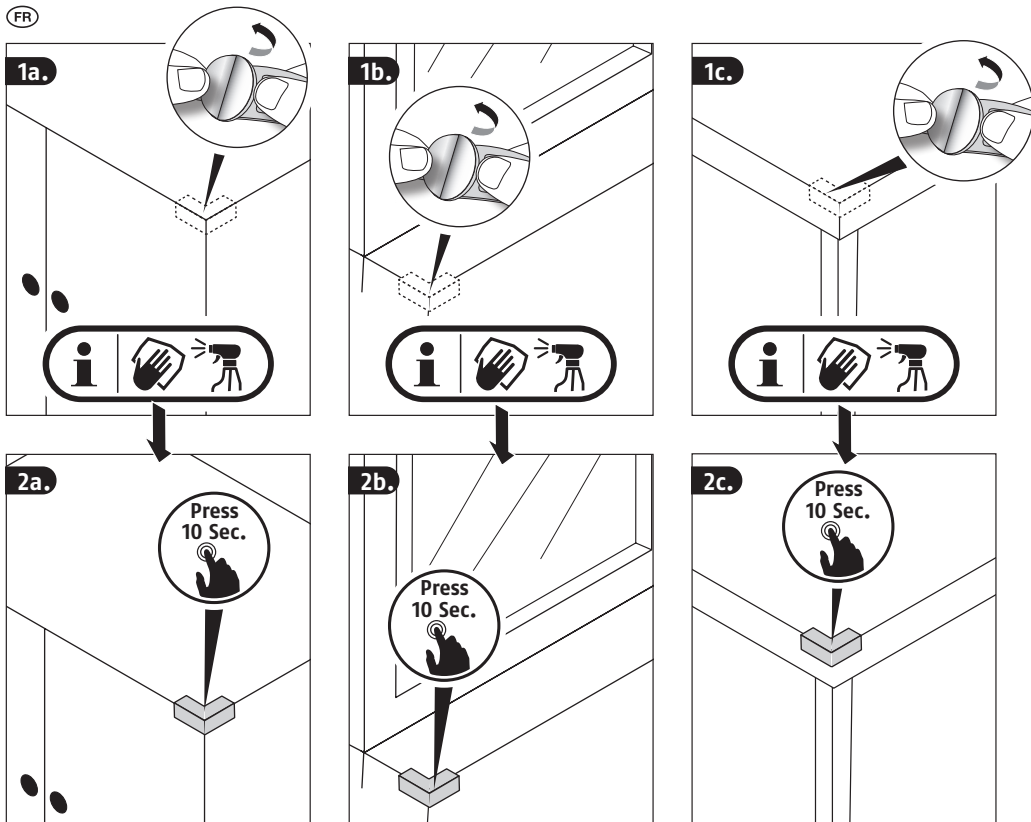

**Note:** Also available as corner protection JC3624!

©ABUS  
August Bremicker Söhne KG  
Altenhofer Weg 25  
D 58300 Wetter  
Tel.: +49 23 35 63 40  
www.abus.com  
info@abus.de

Security Tech Germany

**ATTENTION:**