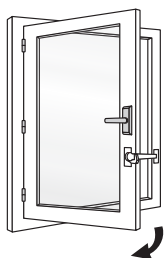

FR

ATTENTION:

Veillez lire cette notice attentivement avant le montage et la mise en service. Conservez cette notice tant que vous utilisez l'article. Tous les utilisateurs doivent en prendre connaissance.

ABUS décline toute responsabilité pour des vices et dommages résultant d'une utilisation incorrecte, de l'usure normale ou de la non-observation des présentes instructions.

©ABUS
August Bremicker Söhne KG
Altenhofer Weg 25
D 58300 Wetter
Tel.: +49 23 35 63 40
www.abus.com
info@abus.de

ATTENTION !

Instructions de montage / utilisation

Nous nous réservons le droit de toutes modifications techniques. Nous n'assumons aucune responsabilité pour des erreurs ou défauts d'impression éventuels.
©ABUS | D 58292 Wetter | Germany