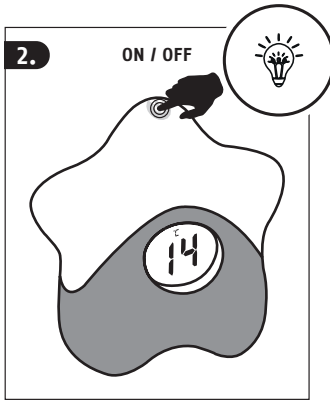

Security Tech Germany

FR