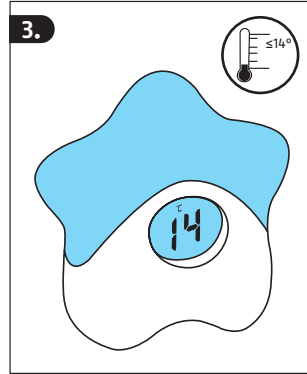

Security Tech Germany

FR

ATTENTION:

Veillez lire cette notice attentivement avant le montage et la mise en service. Conservez cette notice tant que vous utilisez l'article. Tous les utilisateurs doivent en prendre connaissance.

Ce n'est pas un jouet ! Utilisation exclusivement réservée aux adultes !

ATTENTION !

Instructions de montage / utilisation

Température de fonctionnement admissible: 0°-50° Fonctionnement: Batterie au lithium rechargeable. Charge: Micro USB 5V DC - 1Ah Temps de charge: env. 3 heures. Attention! Utilisez uniquement le câble de charge inclus!

Nous nous réservons le droit de toutes modifications techniques. Nous n'assumons aucune responsabilité pour des erreurs ou défauts d'impression éventuels.

©ABUS | D 58292 Wetter | Germany

©ABUS
August Bremicker Söhne KG
Altenhofer Weg 25
D 58300 Wetter
Tel.: +49 23 35 63 40
www.abus.com
info@abus.de

Le produit ne peut être jeté avec les ordures ménagères.

IT

ATTENZIONE:

Si raccomanda di leggere con attenzione le istruzioni prima di eseguire il montaggio e la messa in servizio. Conservare le istruzioni per tutto il tempo in cui il prodotto sarà utilizzato e istruire ogni utente sulle modalità di funzionamento.

**Questo non è un giocattolo
Per uso solo da persone adulte!**

ATTENZIONE!

Note per l'installazione / uso

ABUS non è responsabile per difetti o danni causati da un utilizzo non appropriato, dal normale logoramento o dalle mancate osservanza delle presenti istruzioni.

Temperatura di esercizio consentita: 0°-50° C. Funzionamento: batteria al litio ricaricabile. Ricarica: Micro USB 5V DC - 1Ah Tempo di ricarica: circa 3 ore. Attenzione! Utilizzare solo il cavo di ricarica incluso!