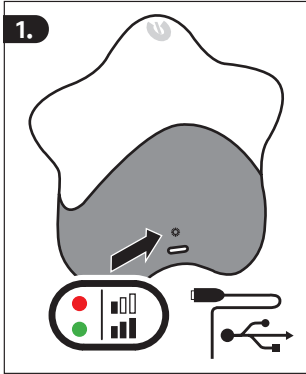

Security Tech Germany

FR

ATTENTION:

Veillez lire cette notice attentivement avant le montage et la mise en service. Conservez cette notice tant que vous utilisez l'article. Tous les utilisateurs doivent en prendre connaissance.

Ce n'est pas un jouet ! Utilisation exclusivement réservée aux adultes !

ATTENTION !

Instructions de montage / utilisation

Température de fonctionnement admissible: 0°-50° Fonctionnement: Batterie au lithium rechargeable. Charge: Micro USB 5V DC - 1Ah Temps de charge: env. 3 heures. Attention! Utilisez uniquement le câble de charge inclus!

Nous nous réservons le droit de toutes modifications techniques. Nous n'assumons aucune responsabilité pour des erreurs ou défauts d'impression éventuels.

©ABUS | D 58292 Wetter | Germany

©ABUS
August Bremicker Söhne KG
Altenhofer Weg 25
D 58300 Wetter
Tel.: +49 23 35 63 40
www.abus.com
info@abus.de

Le produit ne peut être jeté avec les ordures ménagères.

IT

ATTENZIONE:

Si raccomanda di leggere con attenzione le istruzioni prima di eseguire il montaggio e la messa in servizio. Conservare le istruzioni per tutto il tempo in cui il prodotto sarà utilizzato e istruire ogni utente sulle modalità di funzionamento.

**Questo non è un giocattolo
Per uso solo da persone adulte!**

ATTENZIONE!

Note per l'installazione / uso

ABUS non è responsabile per difetti o danni causati da un utilizzo non appropriato, dal normale logoramento o dalle mancate osservanza delle presenti istruzioni.

Temperatura di esercizio consentita: 0°-50° C. Funzionamento: batteria al litio ricaricabile. Ricarica: Micro USB 5V DC - 1Ah Tempo di ricarica: circa 3 ore. Attenzione! Utilizzare solo il cavo di ricarica incluso!