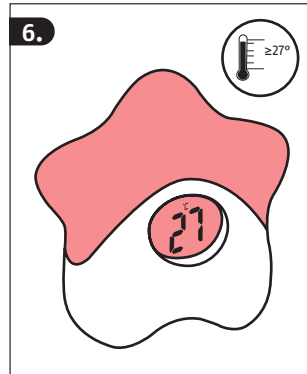

Security Tech Germany

FR

ATTENTION:

Veillez lire cette notice attentivement avant le montage et la mise en service. Conservez cette notice tant que vous utilisez l'article. Tous les utilisateurs doivent en prendre connaissance.

Ce n'est pas un jouet ! Utilisation exclusivement réservée aux adultes !

ATTENTION !

Instructions de montage / utilisation

Température de fonctionnement admissible: 0°-50° Fonctionnement: Batterie au lithium rechargeable. Charge: Micro USB 5V DC - 1Ah Temps de charge: env. 3 heures. Attention! Utilisez uniquement le câble de charge inclus!

Nous nous réservons le droit de toutes modifications techniques. Nous n'assumons aucune responsabilité pour des erreurs ou défauts d'impression éventuels.

©ABUS | D 58292 Wetter | Germany

©ABUS
August Bremicker Söhne KG
Altenhofer Weg 25
D 58300 Wetter
Tel.: +49 23 35 63 40
www.abus.com
info@abus.de

Le produit ne peut être jeté avec les ordures ménagères.

IT

ATTENZIONE:

Si raccomanda di leggere con attenzione le istruzioni prima di eseguire il montaggio e la messa in servizio. Conservare le istruzioni per tutto il tempo in cui il prodotto sarà utilizzato e istruire ogni utente sulle modalità di funzionamento.

**Questo non è un giocattolo
Per uso solo da persone adulte!**

ATTENZIONE!

Note per l'installazione / uso

ABUS non è responsabile per difetti o danni causati da un utilizzo non appropriato, dal normale logoramento o dalle mancate osservanza delle presenti istruzioni.

Temperatura di esercizio consentita: 0°-50° C. Funzionamento: batteria al litio ricaricabile. Ricarica: Micro USB 5V DC - 1Ah Tempo di ricarica: circa 3 ore. Attenzione! Utilizzare solo il cavo di ricarica incluso!