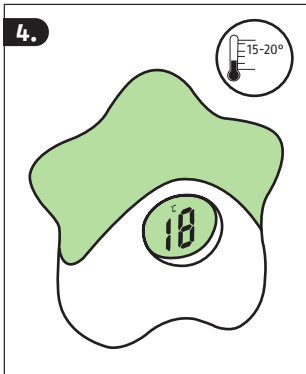

Security Tech Germany

FR

ATTENTION:

Veillez lire cette notice attentivement avant le montage et la mise en service. Conservez cette notice tant que vous utilisez l'article. Tous les utilisateurs doivent en prendre connaissance.

Ce n'est pas un jouet ! Utilisation exclusivement réservée aux adultes !

ATTENTION !

Instructions de montage / utilisation

Température de fonctionnement admissible: 0°-50° Fonctionnement: Batterie au lithium rechargeable. Charge: Micro USB 5V DC - 1Ah Temps de charge: env. 3 heures. Attention! Utilisez uniquement le câble de charge inclus!

Nous nous réservons le droit de toutes modifications techniques. Nous n'assumons aucune responsabilité pour des erreurs ou défauts d'impression éventuels.

©ABUS | D 58292 Wetter | Germany

©ABUS
August Bremicker Söhne KG
Altenhofer Weg 25
D 58300 Wetter
Tel.: +49 23 35 63 40
www.abus.com
info@abus.de

Le produit ne peut être jeté avec les ordures ménagères.

IT

ATTENZIONE:

Si raccomanda di leggere con attenzione le istruzioni prima di eseguire il montaggio e la messa in servizio. Conservare le istruzioni per tutto il tempo in cui il prodotto sarà utilizzato e istruire ogni utente sulle modalità di funzionamento.

**Questo non è un giocattolo
Per uso solo da persone adulte!**

ATTENZIONE!

Note per l'installazione / uso

ABUS non è responsabile per difetti o danni causati da un utilizzo non appropriato, dal normale logoramento o dalle mancate osservanza delle presenti istruzioni.

Temperatura di esercizio consentita: 0°-50° C. Funzionamento: batteria al litio ricaricabile. Ricarica: Micro USB 5V DC - 1Ah Tempo di ricarica: circa 3 ore. Attenzione! Utilizzare solo il cavo di ricarica incluso!