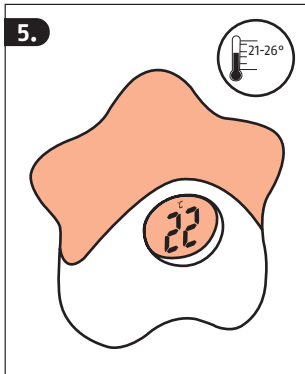

Security Tech Germany

FR

ATTENTION:

Veillez lire cette notice attentivement avant le montage et la mise en service. Conservez cette notice tant que vous utilisez l'article. Tous les utilisateurs doivent en prendre connaissance.

Ce n'est pas un jouet ! Utilisation exclusivement réservée aux adultes !

ATTENTION !

Instructions de montage / utilisation

Température de fonctionnement admissible: 0°-50° Fonctionnement: Batterie au lithium rechargeable. Charge: Micro USB 5V DC - 1Ah Temps de charge: env. 3 heures. Attention! Utilisez uniquement le câble de charge inclus!

Nous nous réservons le droit de toutes modifications techniques. Nous n'assumons aucune responsabilité pour des erreurs ou défauts d'impression éventuels.

©ABUS | D 58292 Wetter | Germany

©ABUS
August Bremicker Söhne KG
Altenhofer Weg 25
D 58300 Wetter
Tel.: +49 23 35 63 40
www.abus.com
info@abus.de

Le produit ne peut être jeté avec les ordures ménagères.

IT

ATTENZIONE:

Si raccomanda di leggere con attenzione le istruzioni prima di eseguire il montaggio e la messa in servizio. Conservare le istruzioni per tutto il tempo in cui il prodotto sarà utilizzato e istruire ogni utente sulle modalità di funzionamento.

**Questo non è un giocattolo
Per uso solo da persone adulte!**

ATTENZIONE!

Note per l'installazione / uso

ABUS non è responsabile per difetti o danni causati da un utilizzo non appropriato, dal normale logoramento o dalle mancate osservanza delle presenti istruzioni.

Temperatura di esercizio consentita: 0°-50° C. Funzionamento: batteria al litio ricaricabile. Ricarica: Micro USB 5V DC - 1Ah Tempo di ricarica: circa 3 ore. Attenzione! Utilizzare solo il cavo di ricarica incluso!